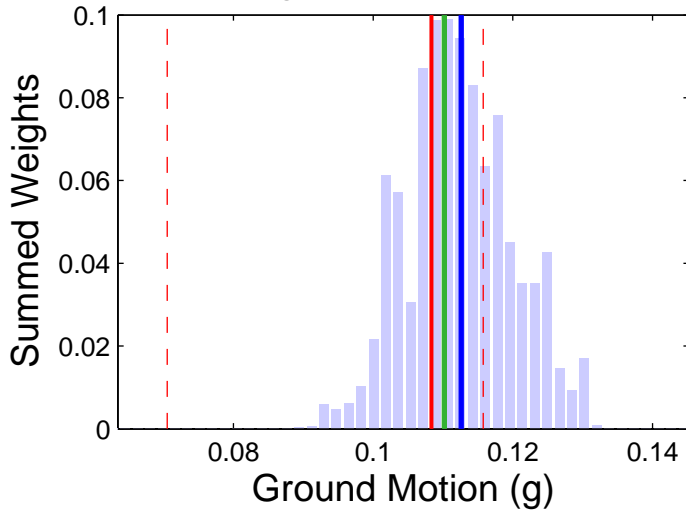

Coalinga (36.15, -120.40) : 2in50 : 4Sec

Logic Tree GM Distr.

Logic Tree Tornado