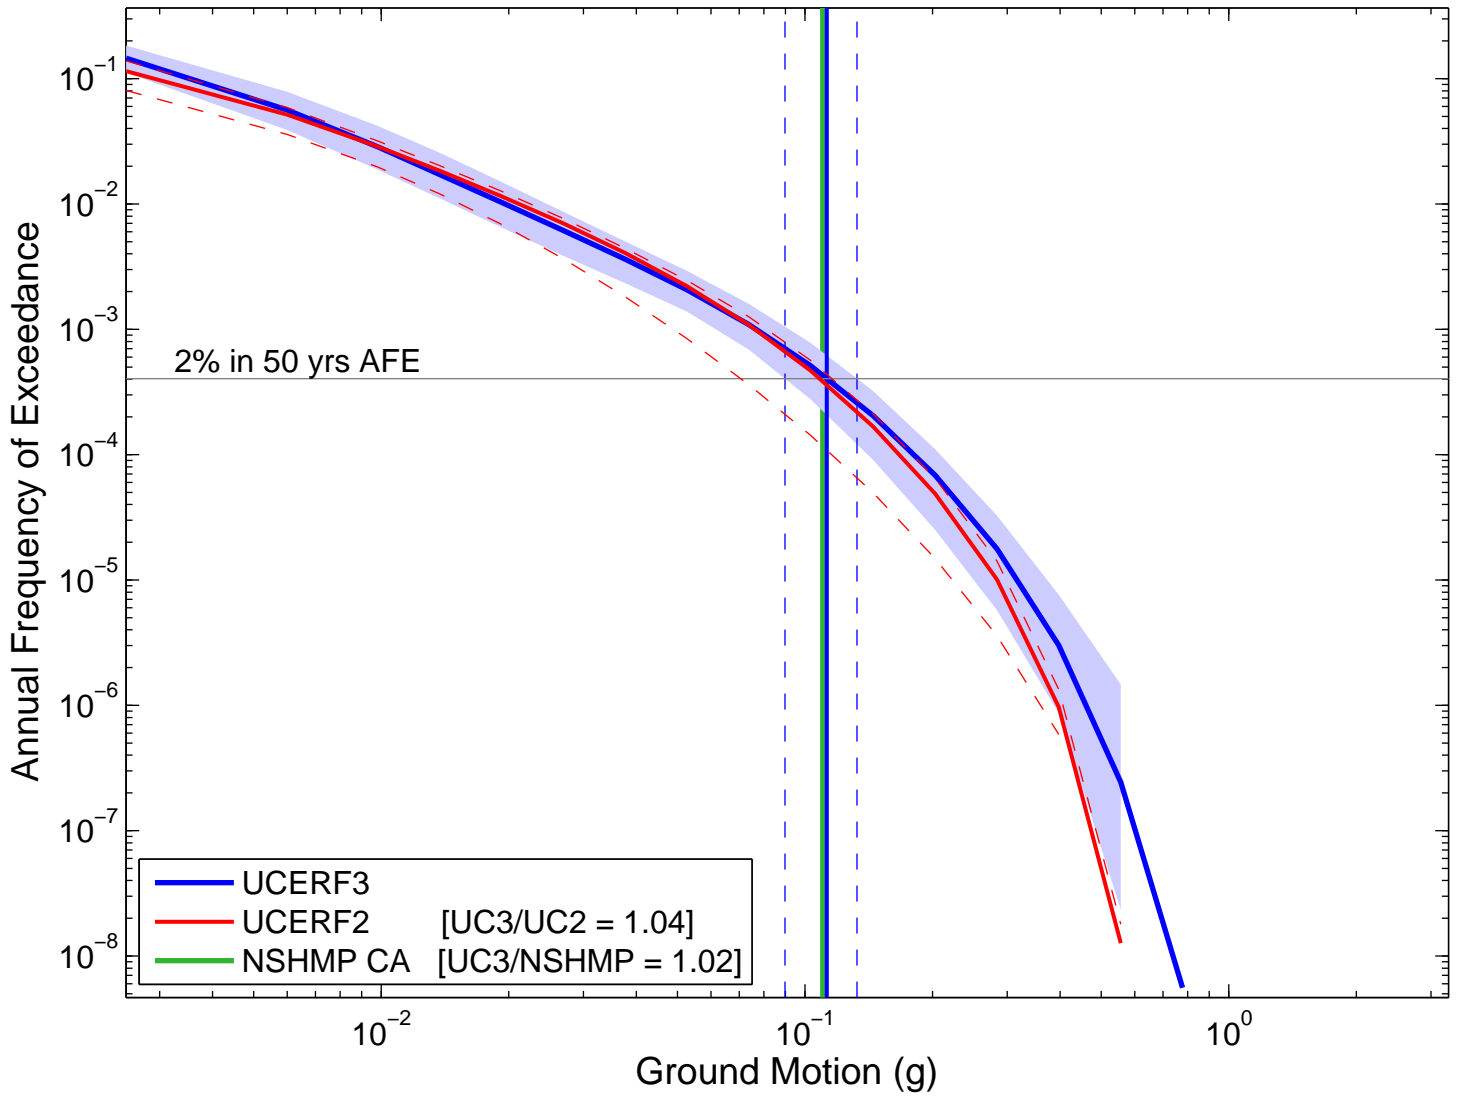

Coalinga (36.15, -120.40) : 2in50 : 4Sec

Logic Tree GM Distr.

Logic Tree Tornado