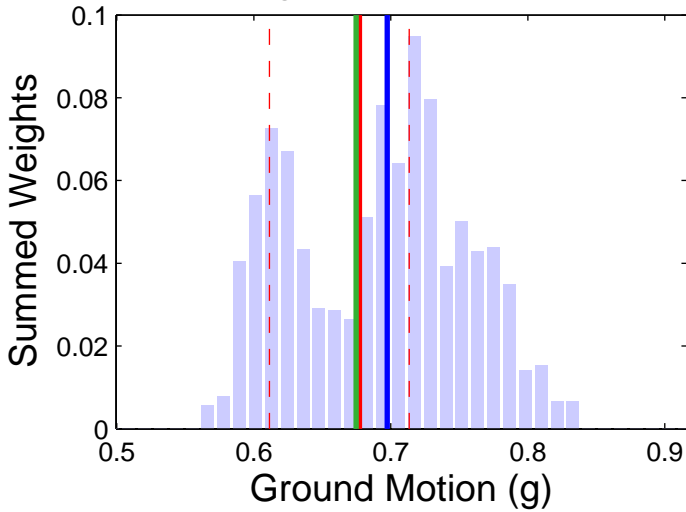

Coalinga (36.15, -120.40) : 2in50 : PGA

Logic Tree GM Distr.

Logic Tree Tornado