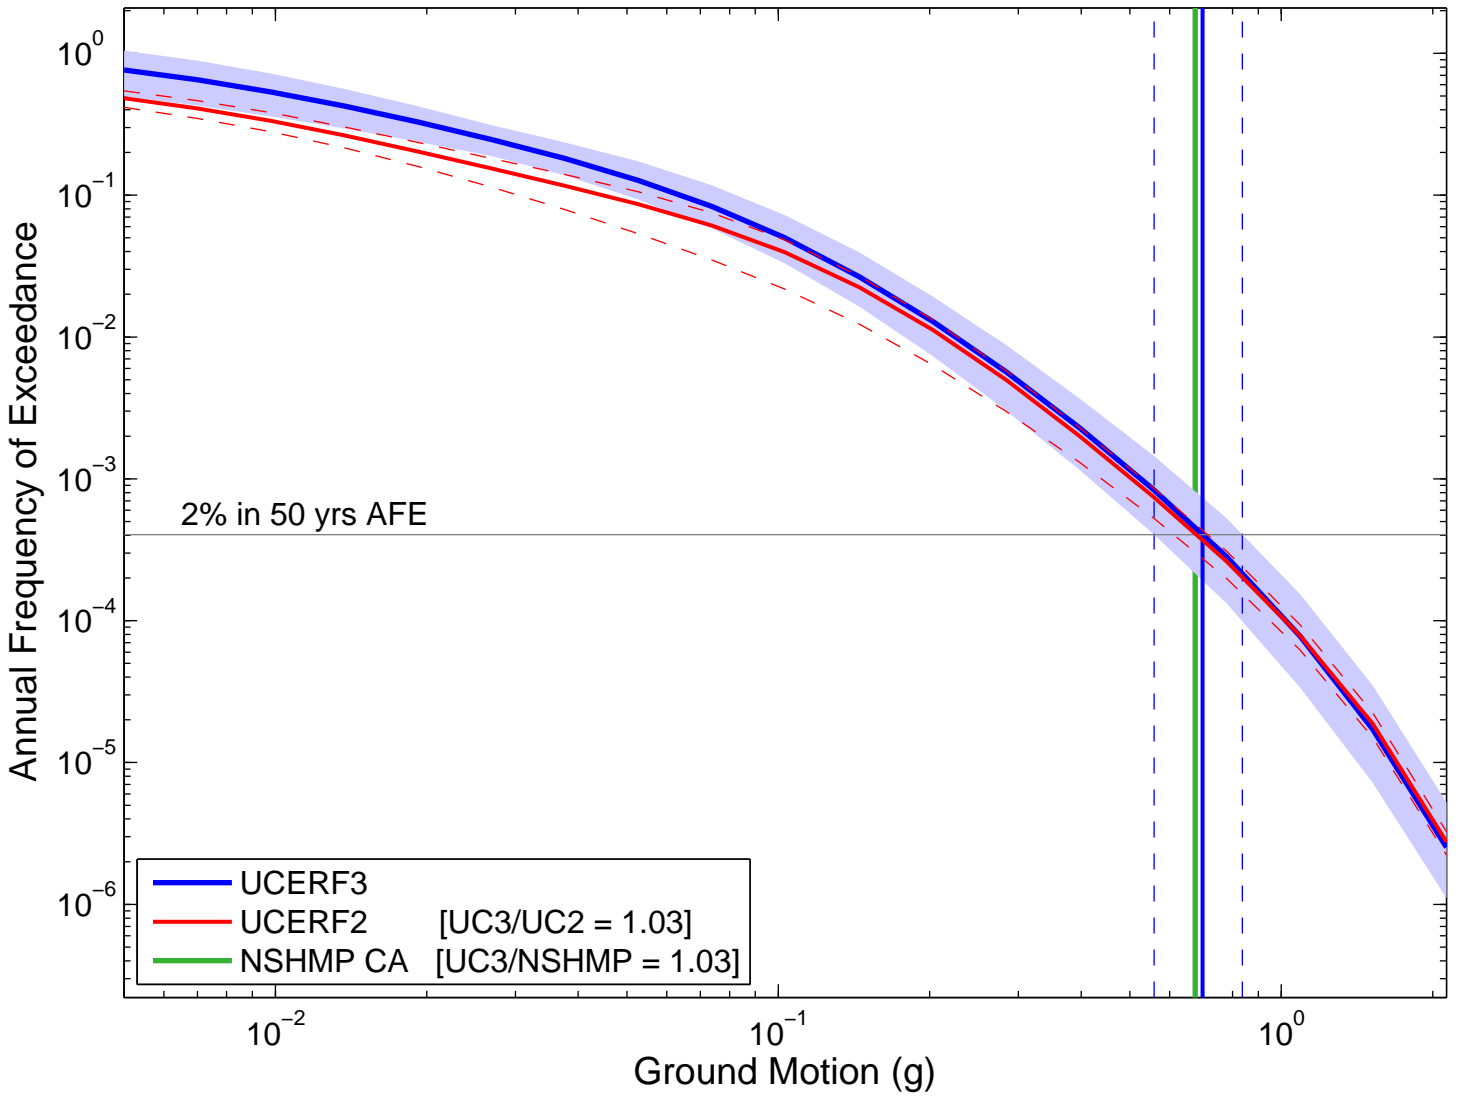

Coalinga (36.15, -120.40) : 2in50 : PGA

Logic Tree GM Distr.

Logic Tree Tornado