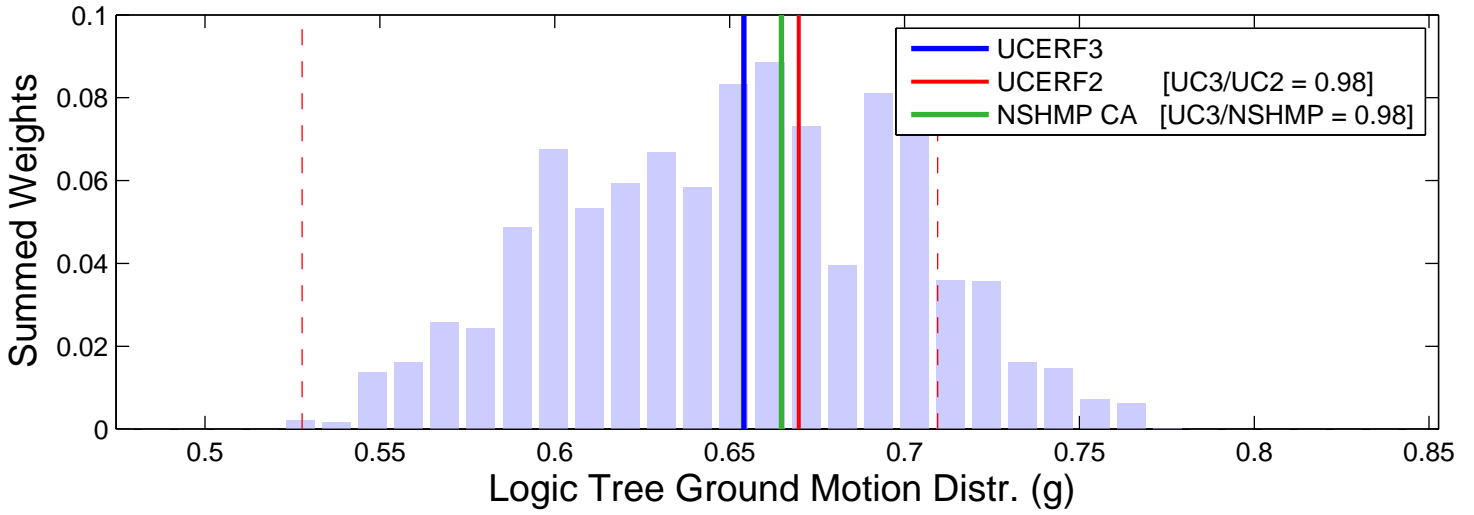

Coalinga (36.15, -120.40) : RTGM : 1Hz

Logic Tree Tornado