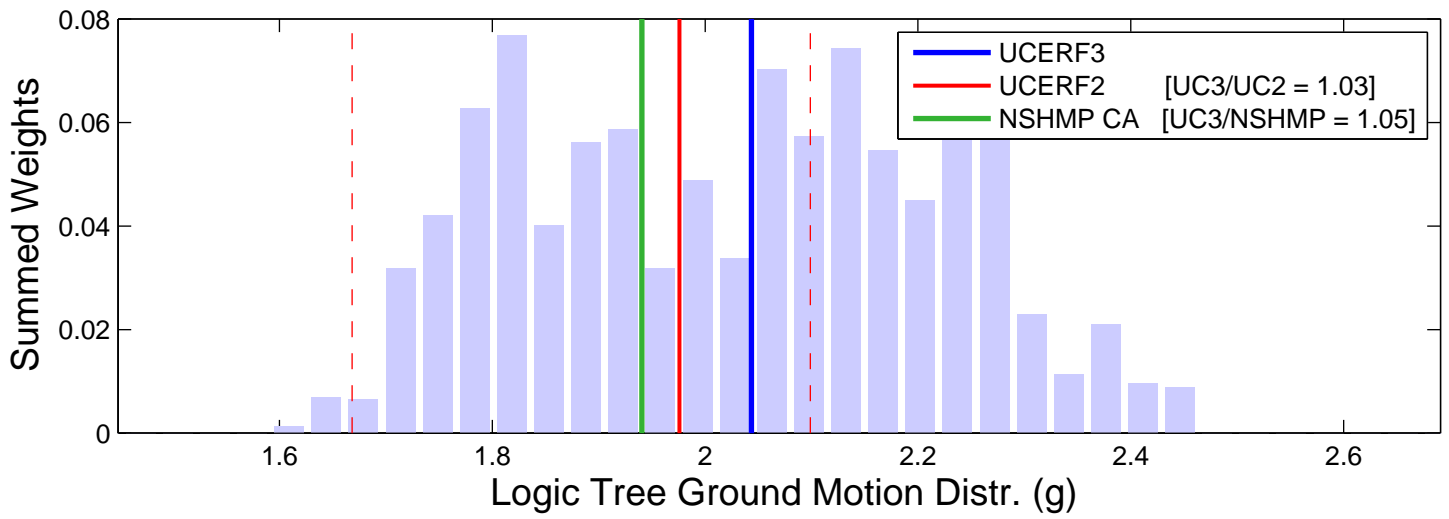

Coalinga (36.15, -120.40) : RTGM : 5Hz

Logic Tree Tornado