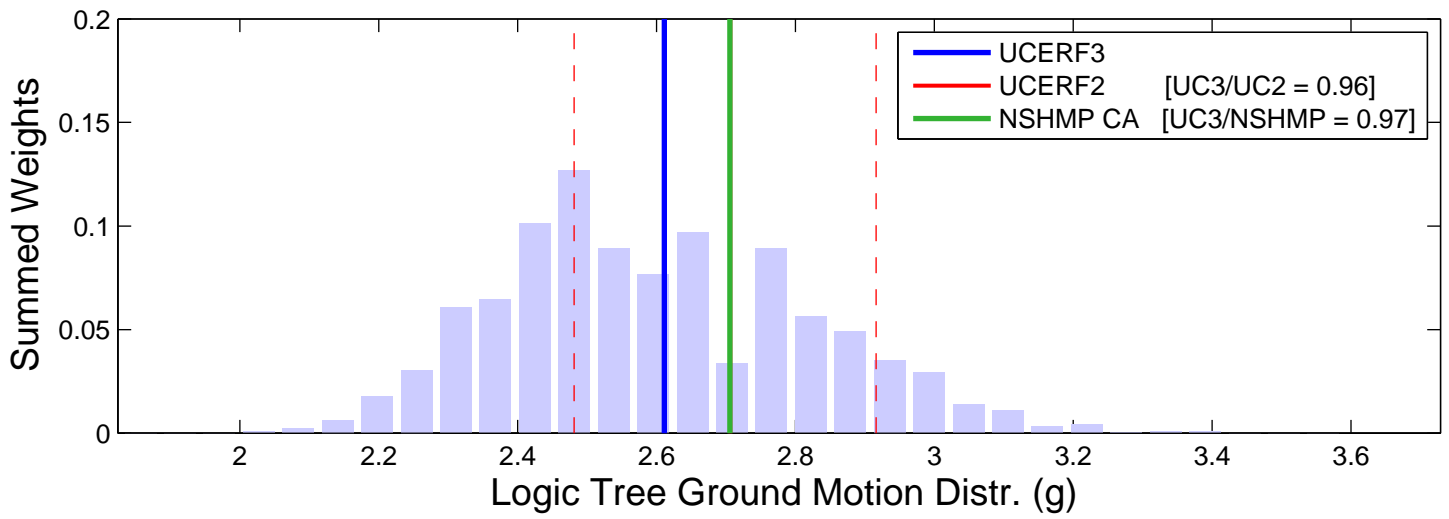

Concord (37.95, -122.00) : RTGM : 5Hz

Logic Tree Tornado