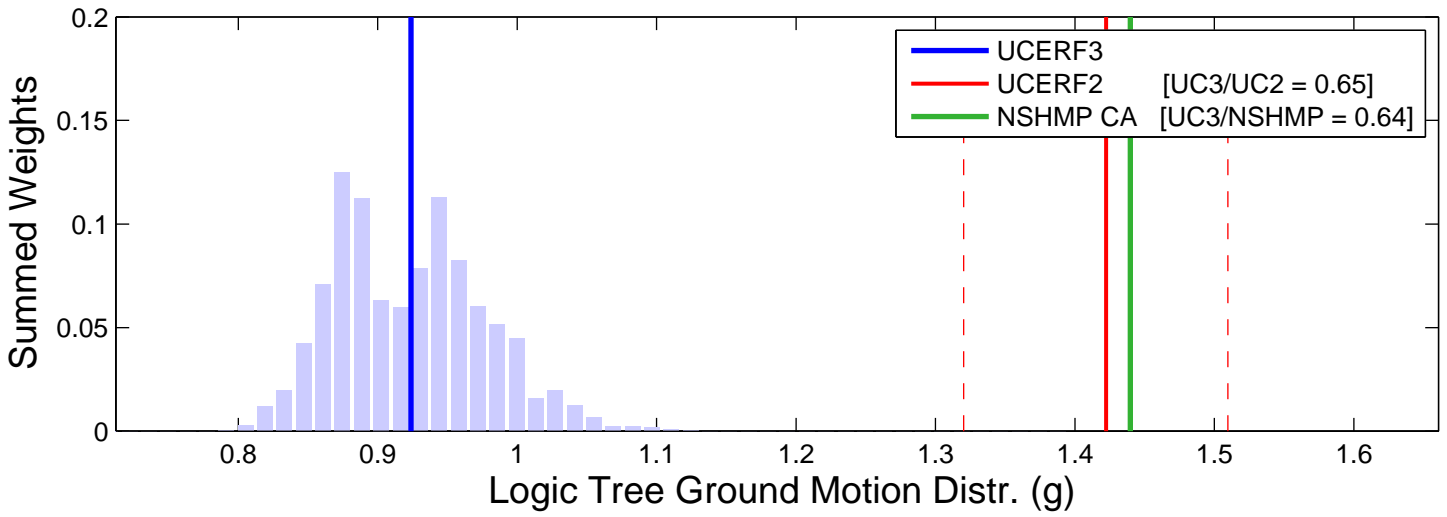

Cucamonga (34.20, -117.55) : RTGM : 1Hz

Logic Tree Tornado