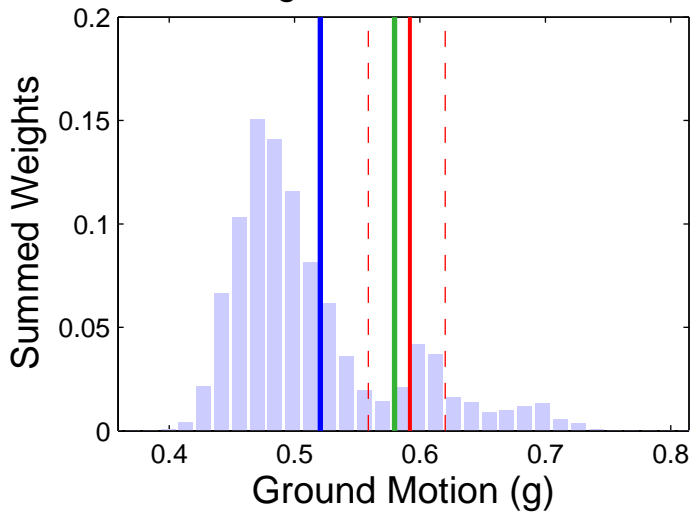

# Diablo Canyon (35.20, -120.85) : 2in50 : PGA

Logic Tree GM Distr.

Logic Tree Tornado