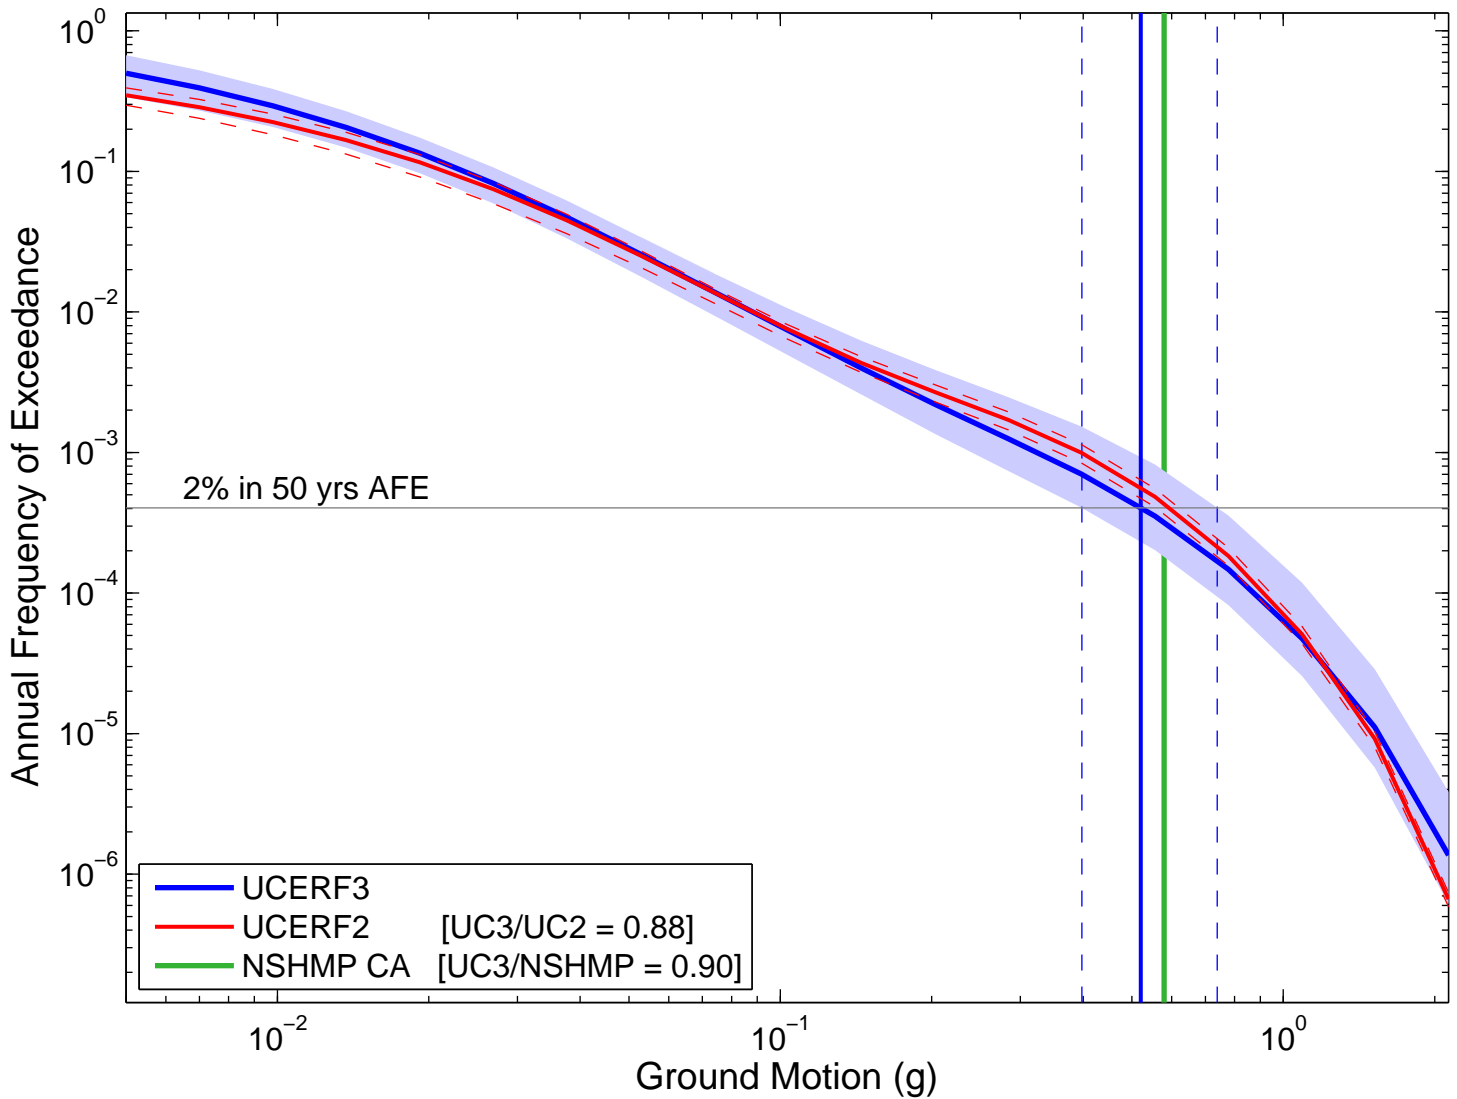

# Diablo Canyon (35.20, -120.85) : 2in50 : PGA

Logic Tree GM Distr.

Logic Tree Tornado