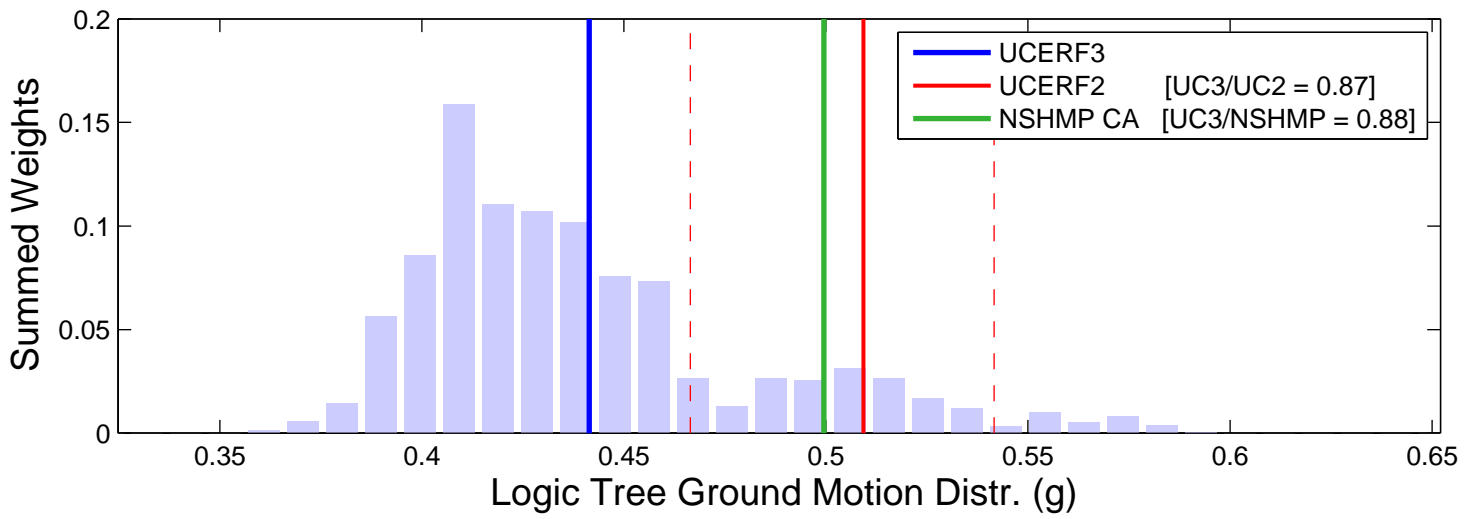

Diablo Canyon (35.20, -120.85) : RTGM : 1Hz

Logic Tree Tornado