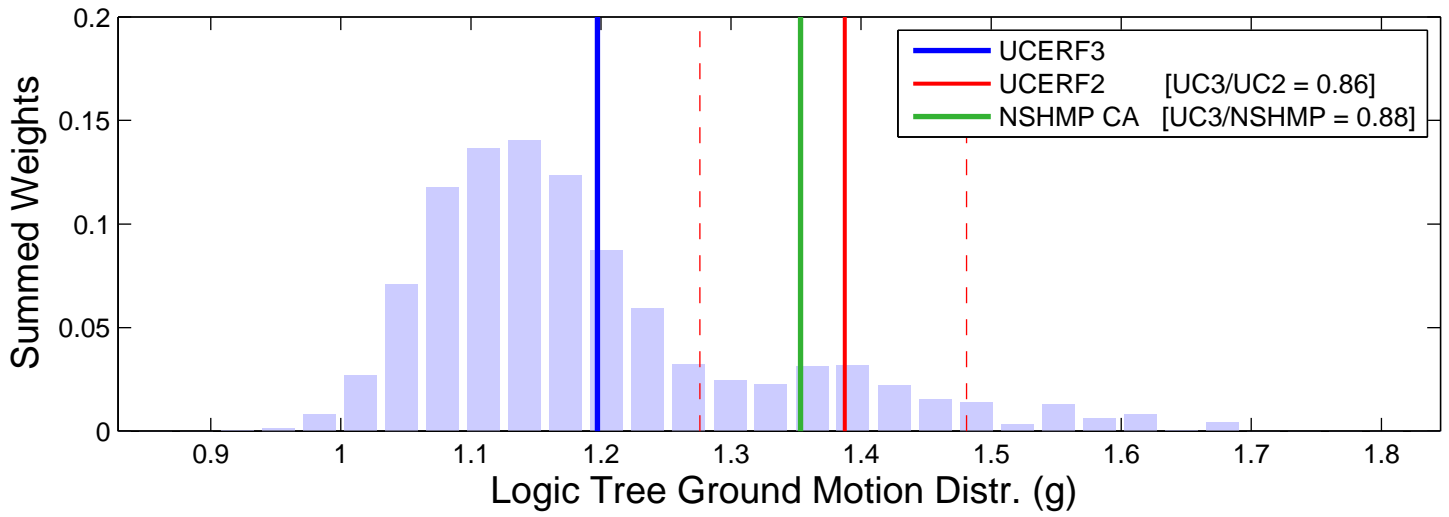

Diablo Canyon (35.20, -120.85) : RTGM : 5Hz

Logic Tree Tornado