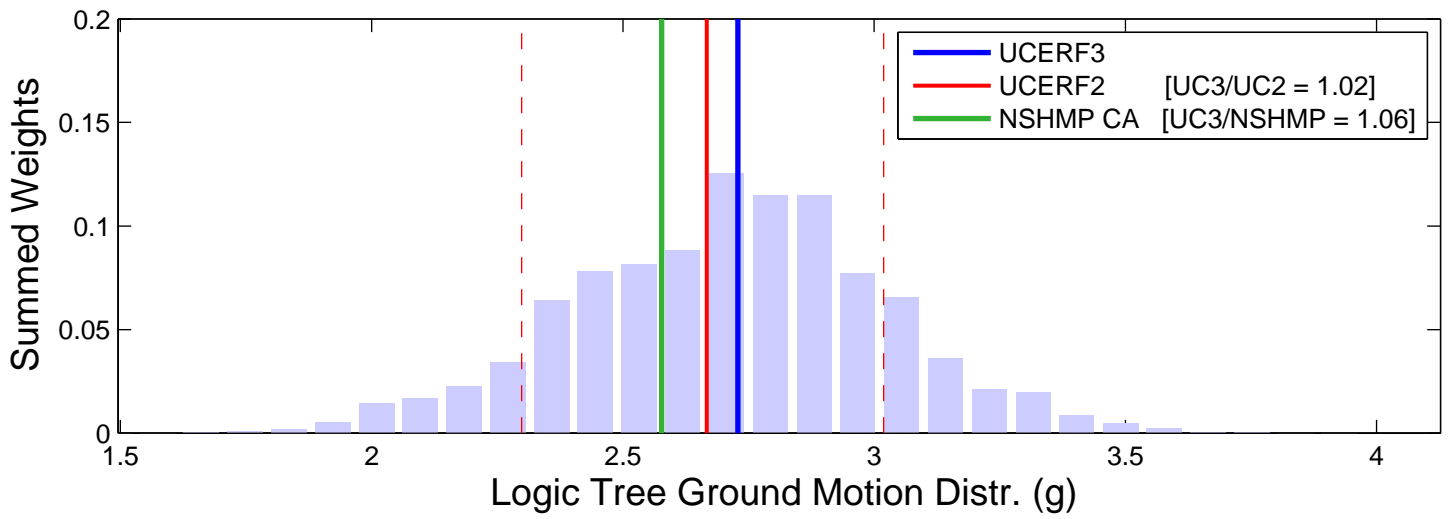

Eureka (40.80, -124.20) : RTGM : 5Hz

Logic Tree Tornado