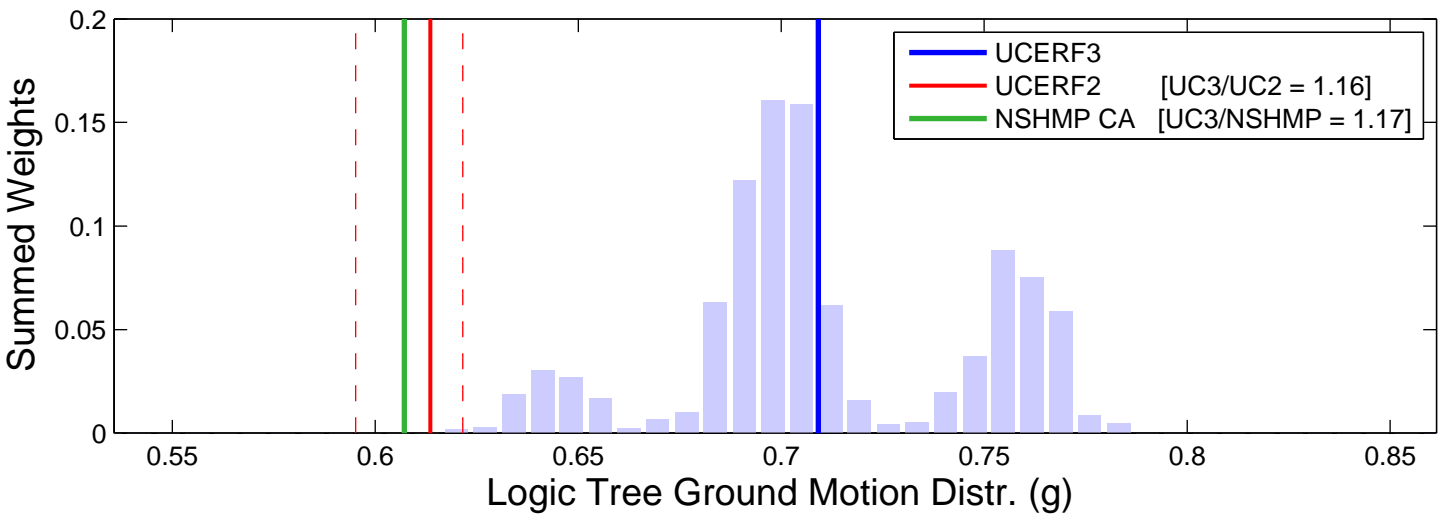

Fresno (36.75, -119.75) : RTGM : 5Hz

Logic Tree Tornado