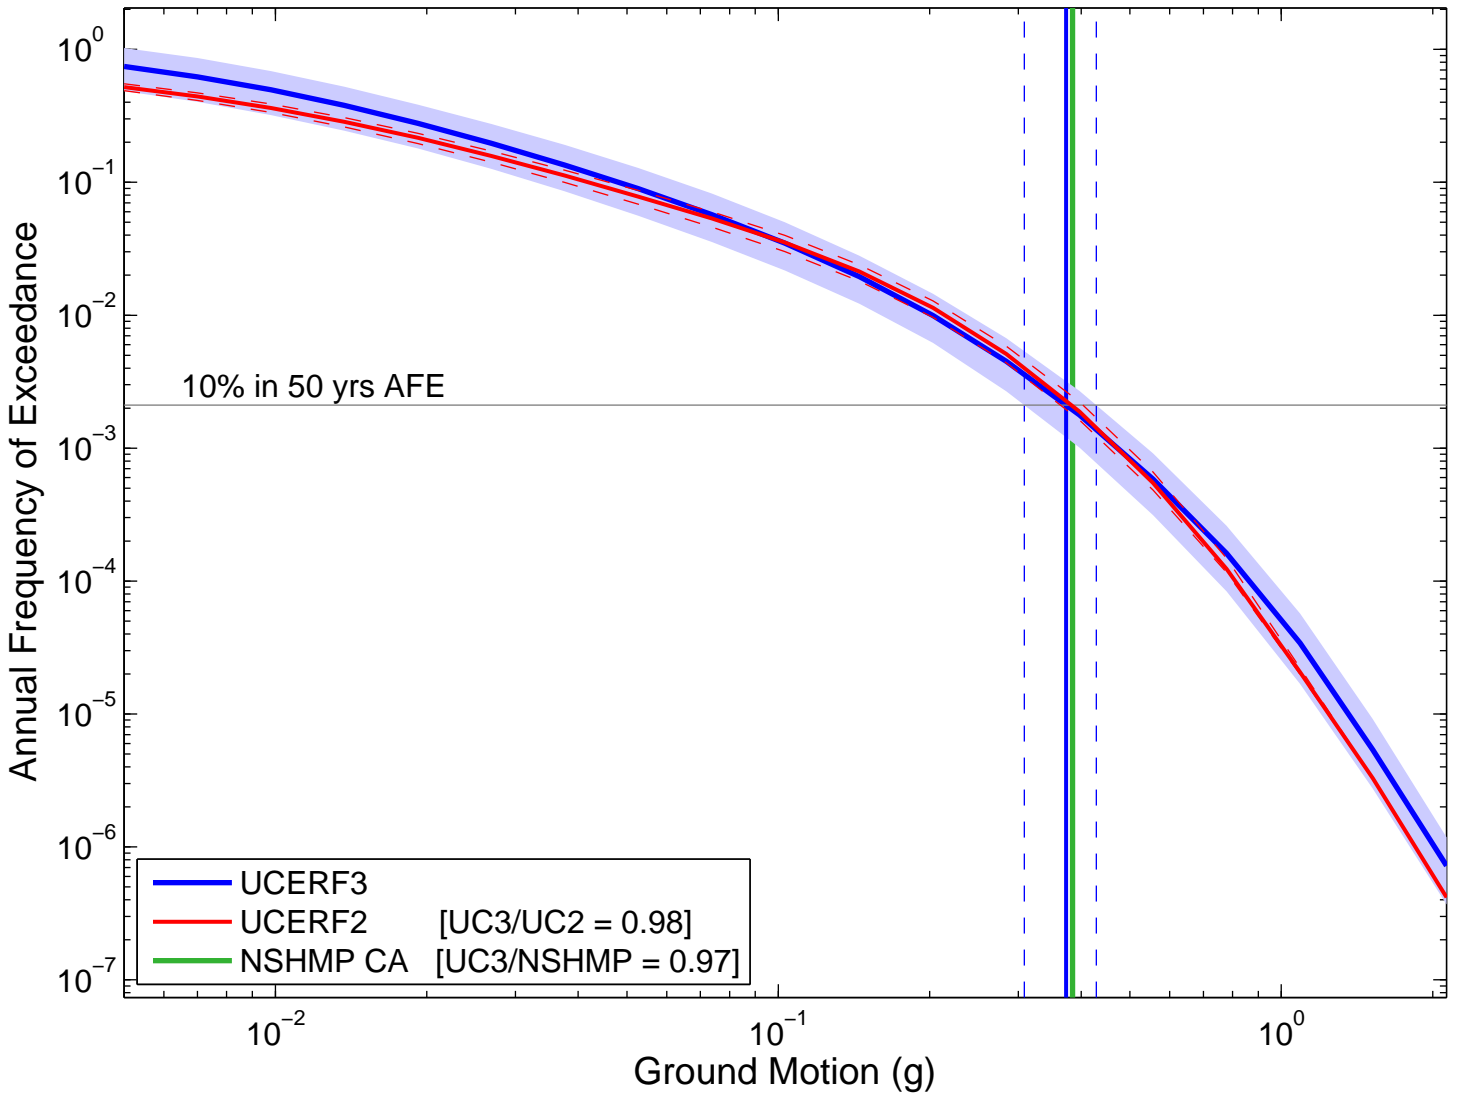

GLBT (33.96, -117.38) : 10in50 : PGA

Logic Tree GM Distr.

Logic Tree Tornado