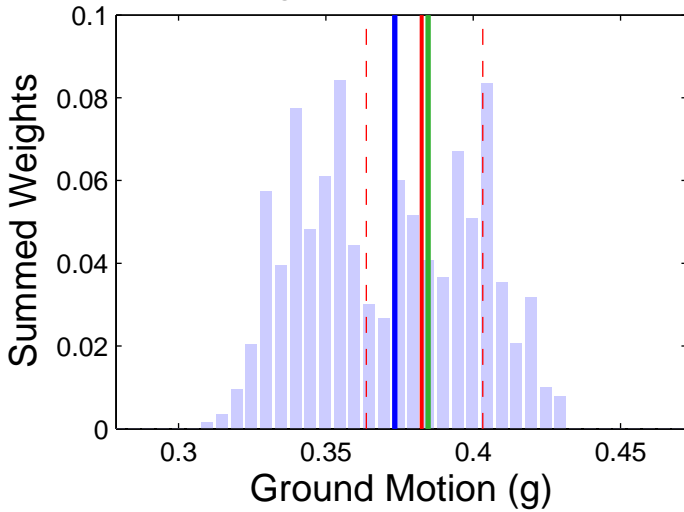

GLBT (33.96, -117.38) : 10in50 : PGA

Logic Tree GM Distr.

Logic Tree Tornado