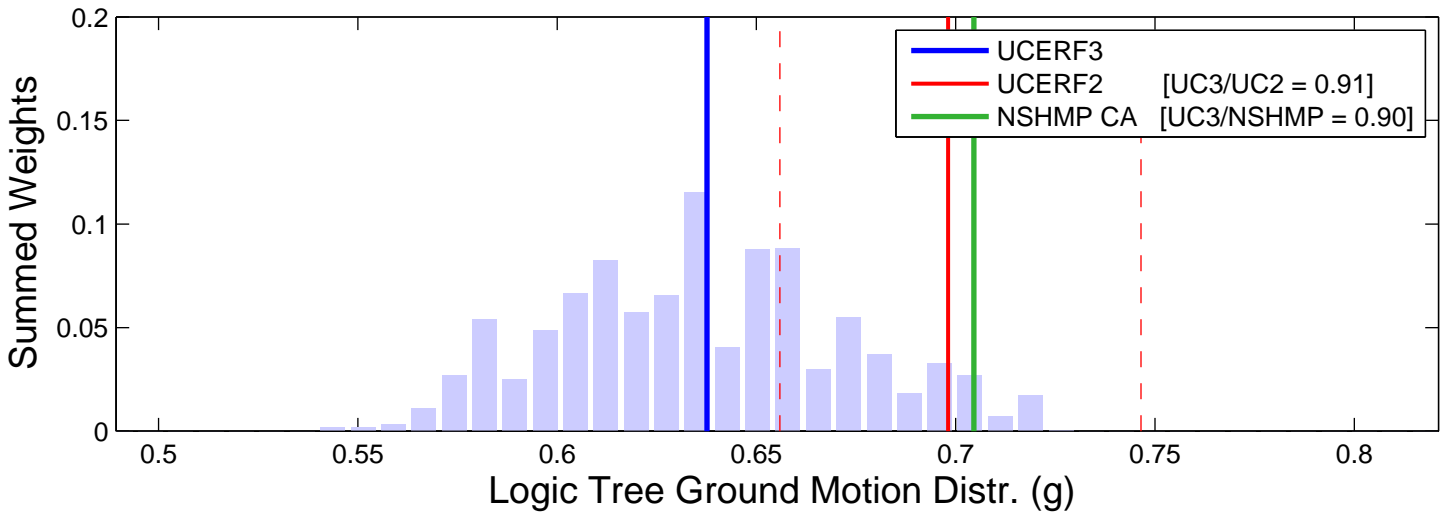

# GLBT (33.96, -117.38) : RTGM : 1Hz

## Logic Tree Tornado