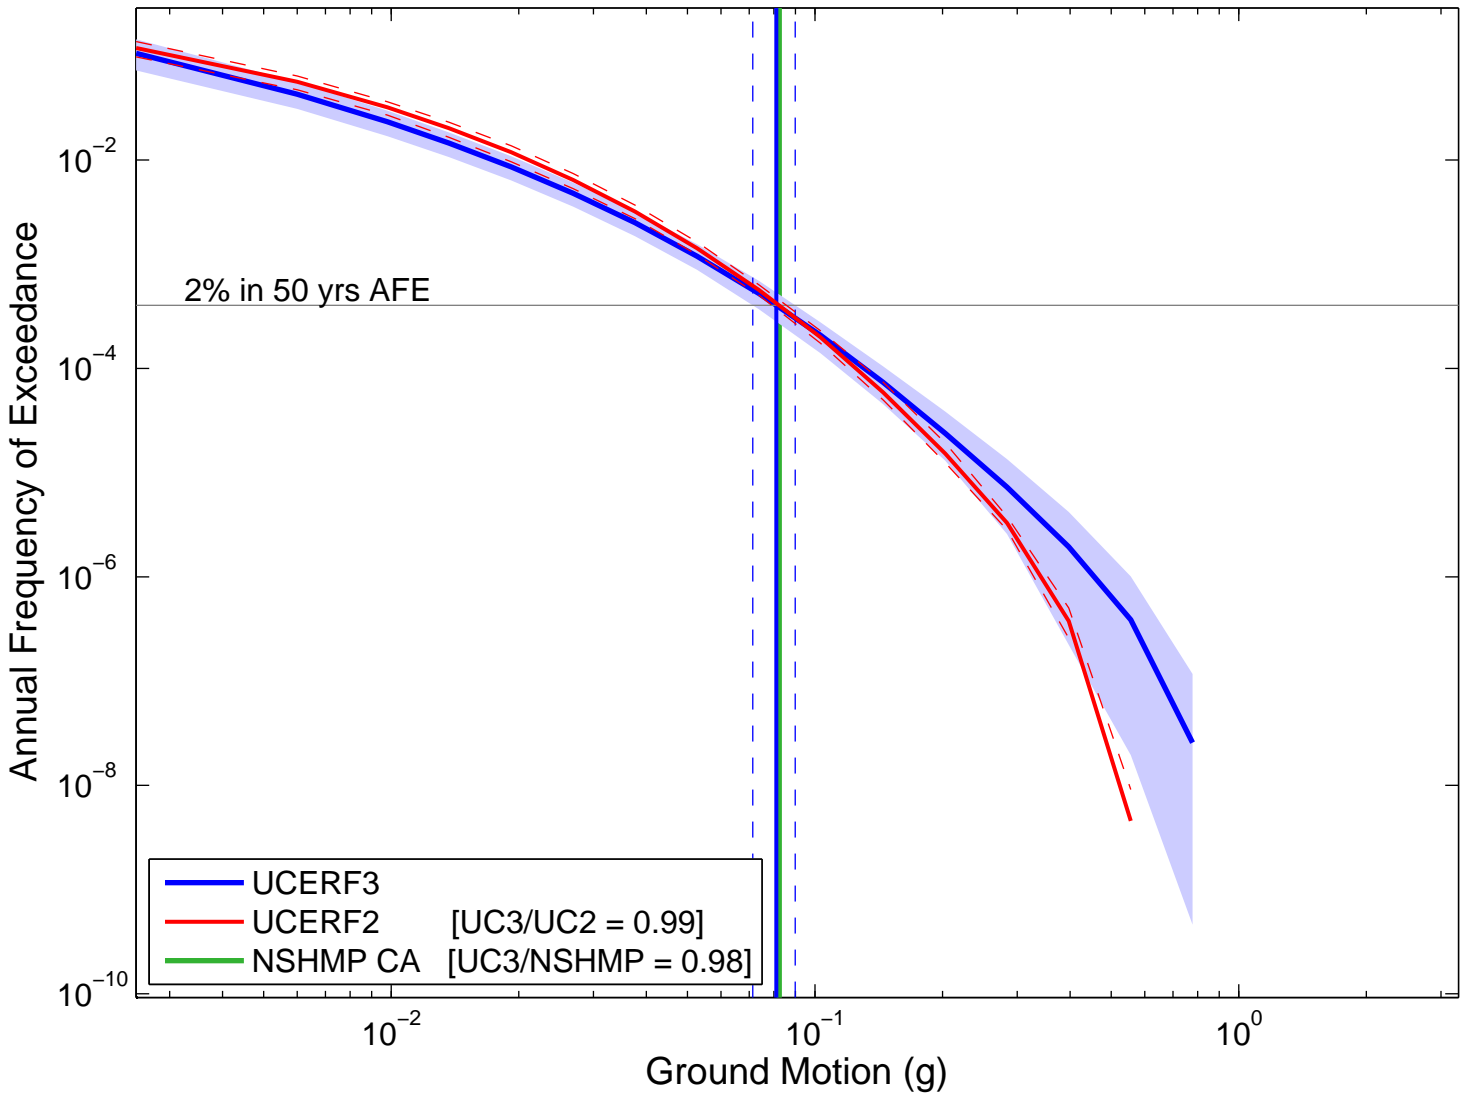

Irvine (33.65, -117.80) : 2in50 : 4Sec

Logic Tree GM Distr.

Logic Tree Tornado