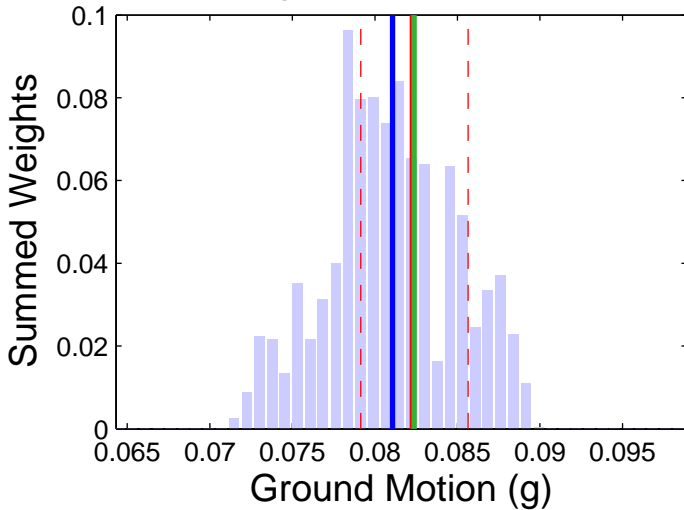

Irvine (33.65, -117.80) : 2in50 : 4Sec

Logic Tree GM Distr.

Logic Tree Tornado