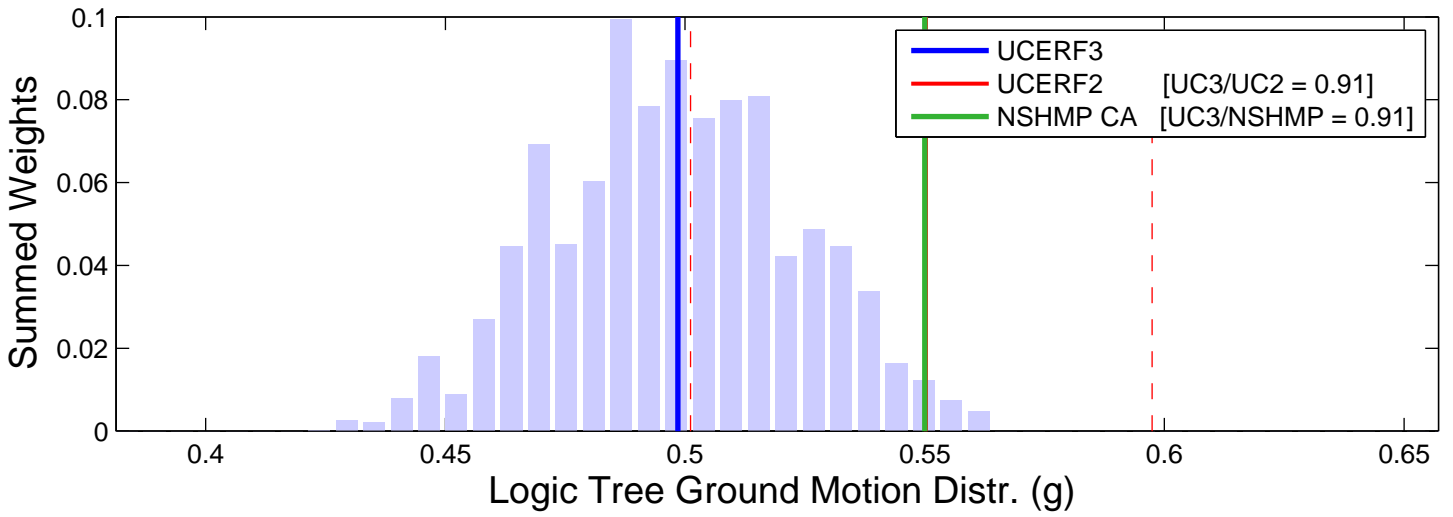

Irvine (33.65, -117.80) : RTGM : 1Hz

Logic Tree Tornado