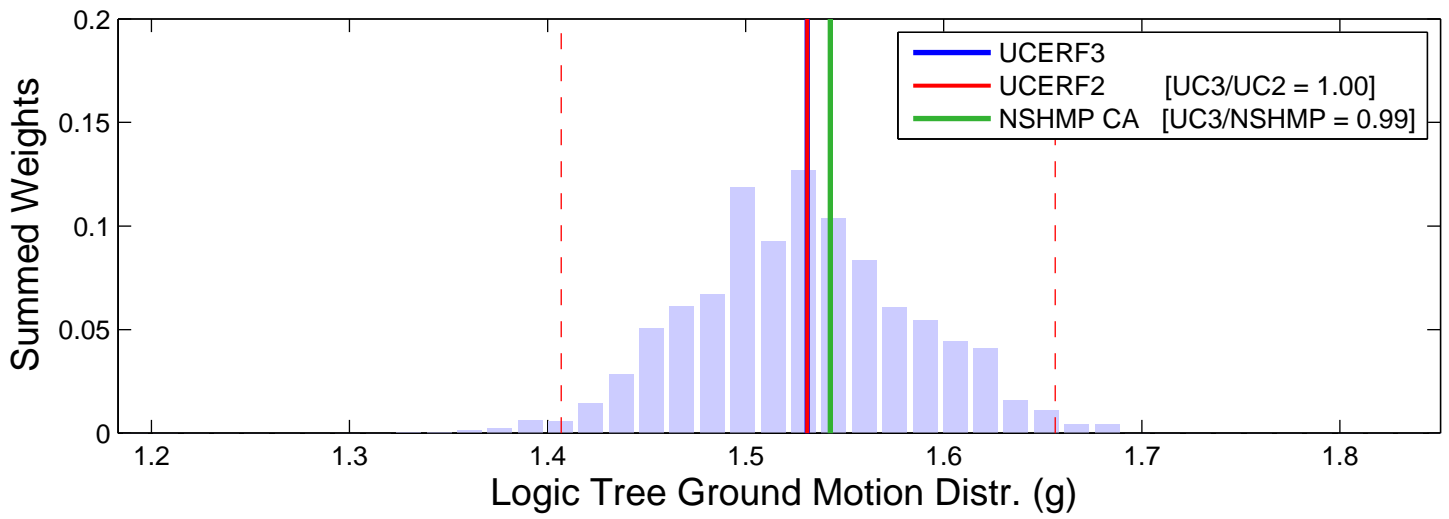

LBUT2 (34.59, -117.81) : RTGM : 5Hz

Logic Tree Tornado