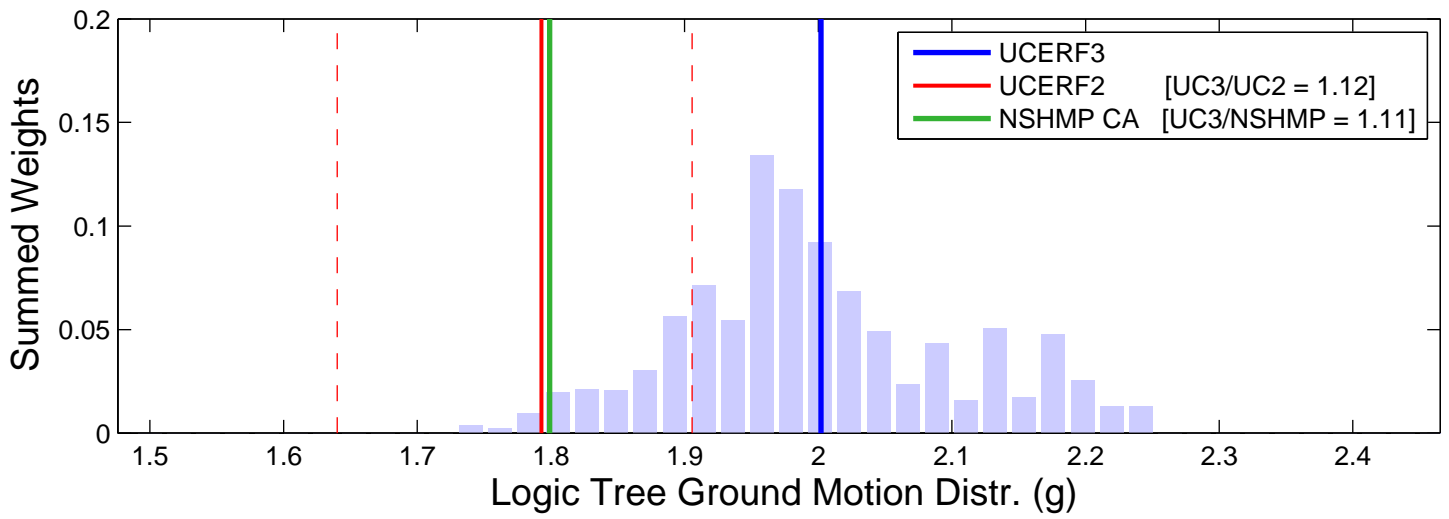

LMAT (33.79, -117.40) : RTGM : 5Hz

Logic Tree Tornado