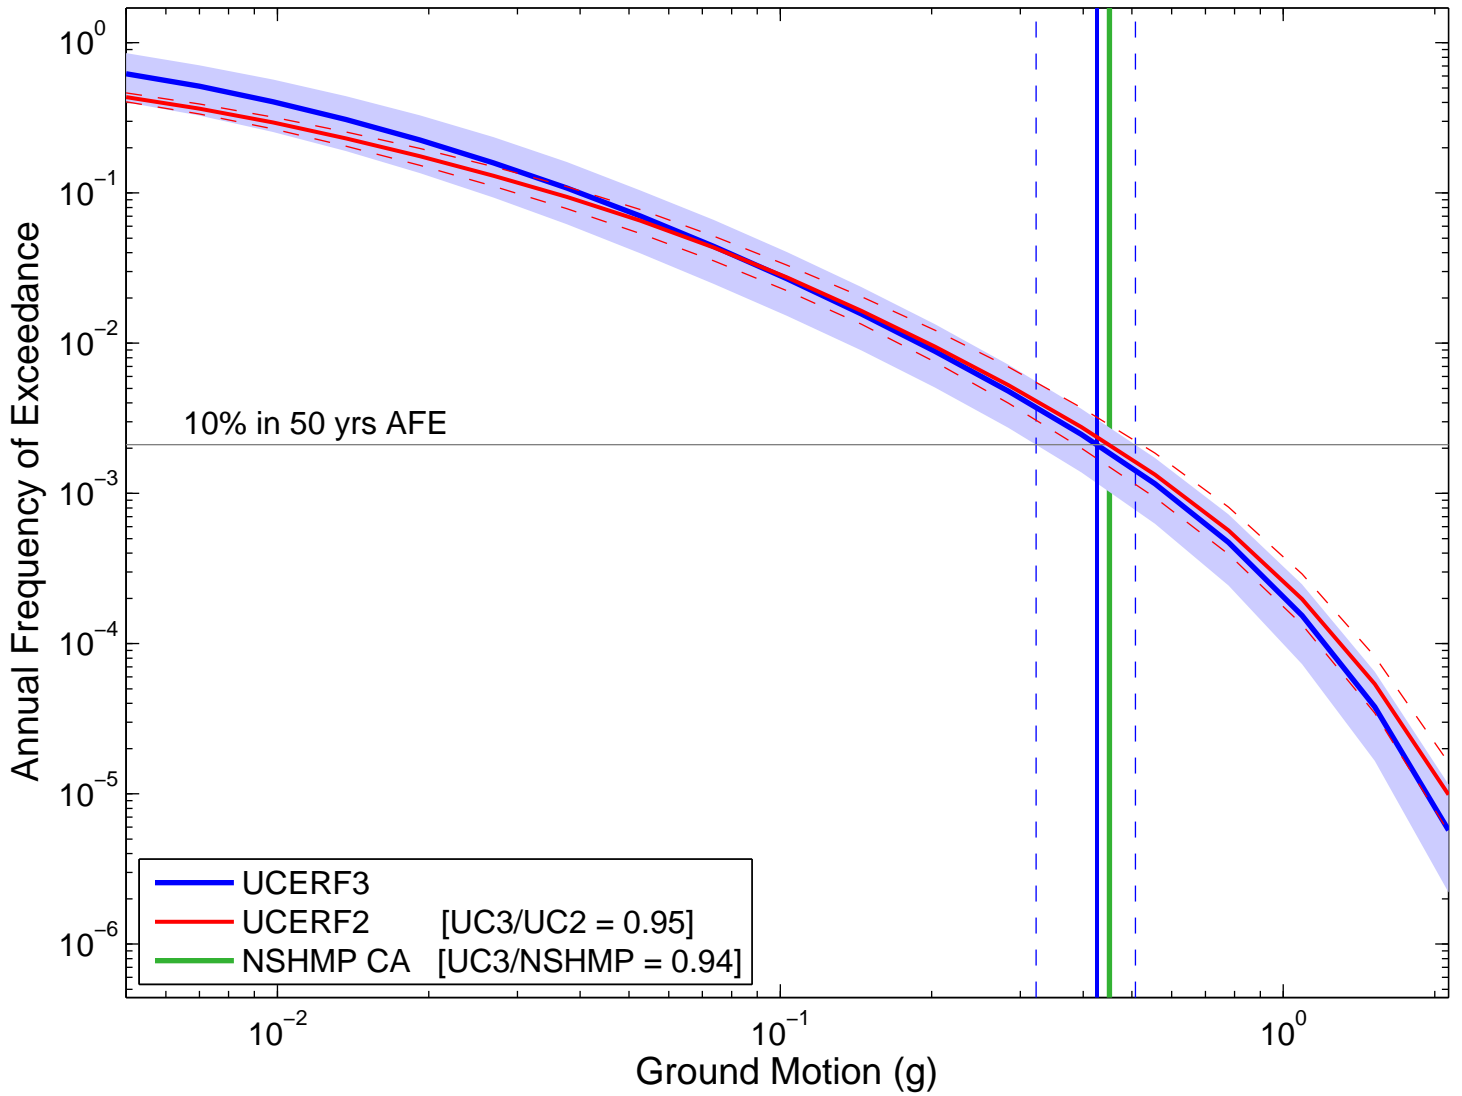

Los Angeles (34.05, -118.25) : 10in50 : PGA

Logic Tree GM Distr.

Logic Tree Tornado