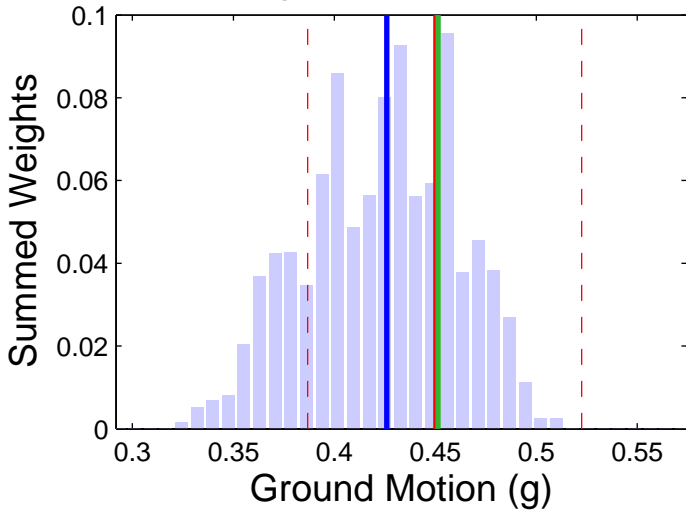

Los Angeles (34.05, -118.25) : 10in50 : PGA

Logic Tree GM Distr.

Logic Tree Tornado