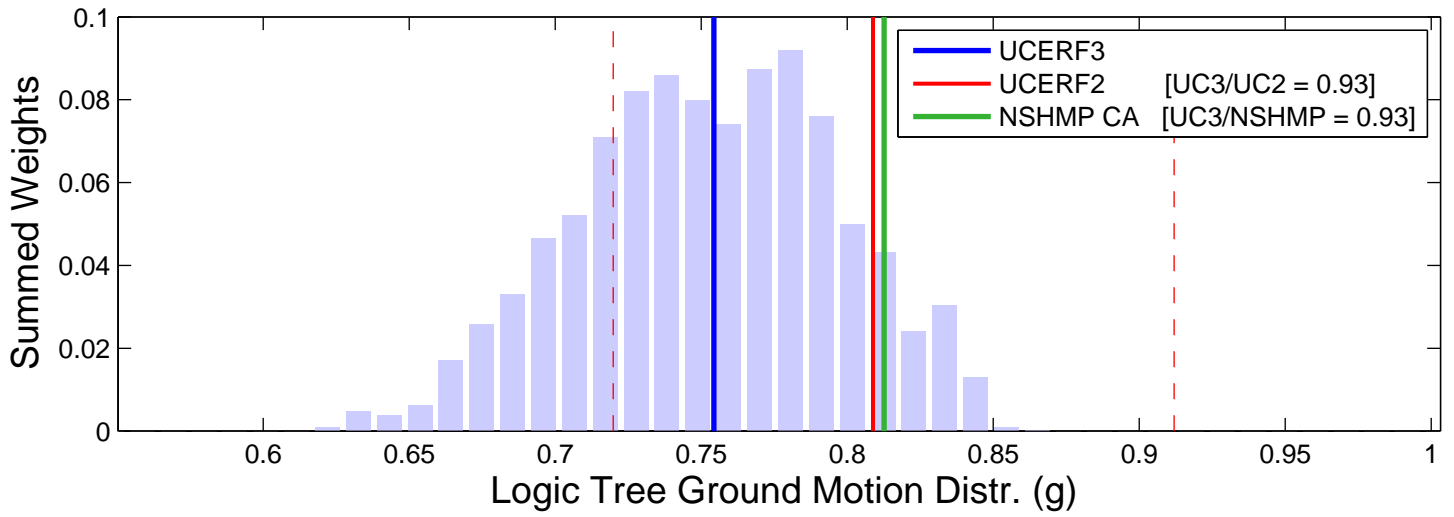

Los Angeles (34.05, -118.25) : RTGM : 1Hz

Logic Tree Tornado