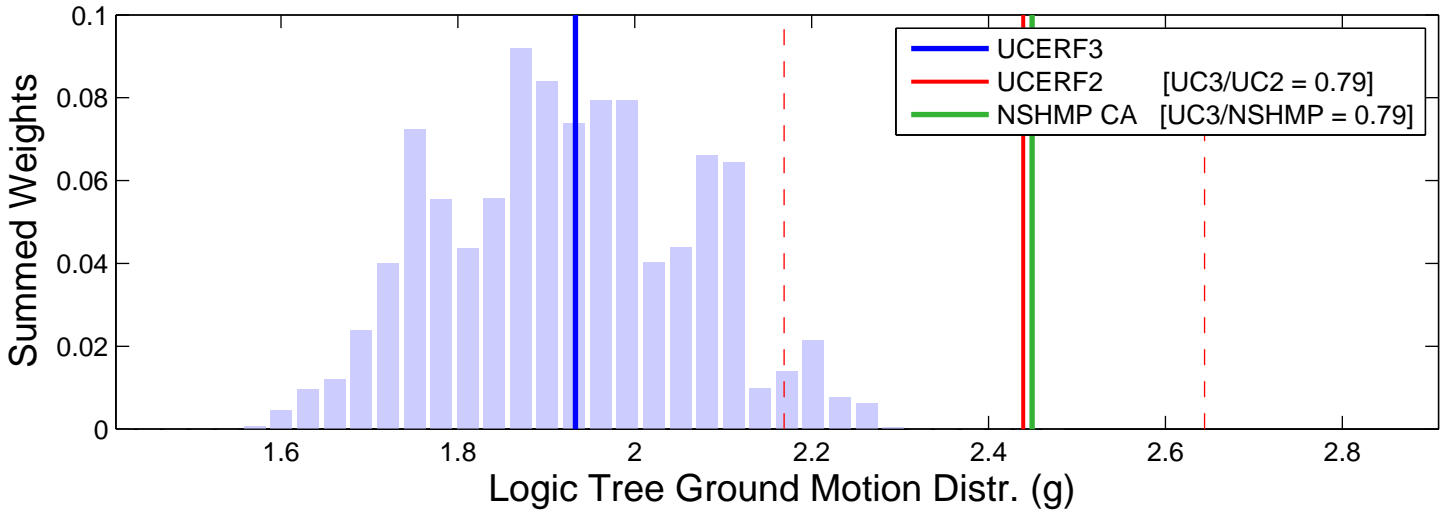

LPER (33.89, -117.16) : RTGM : 5Hz

Logic Tree Tornado