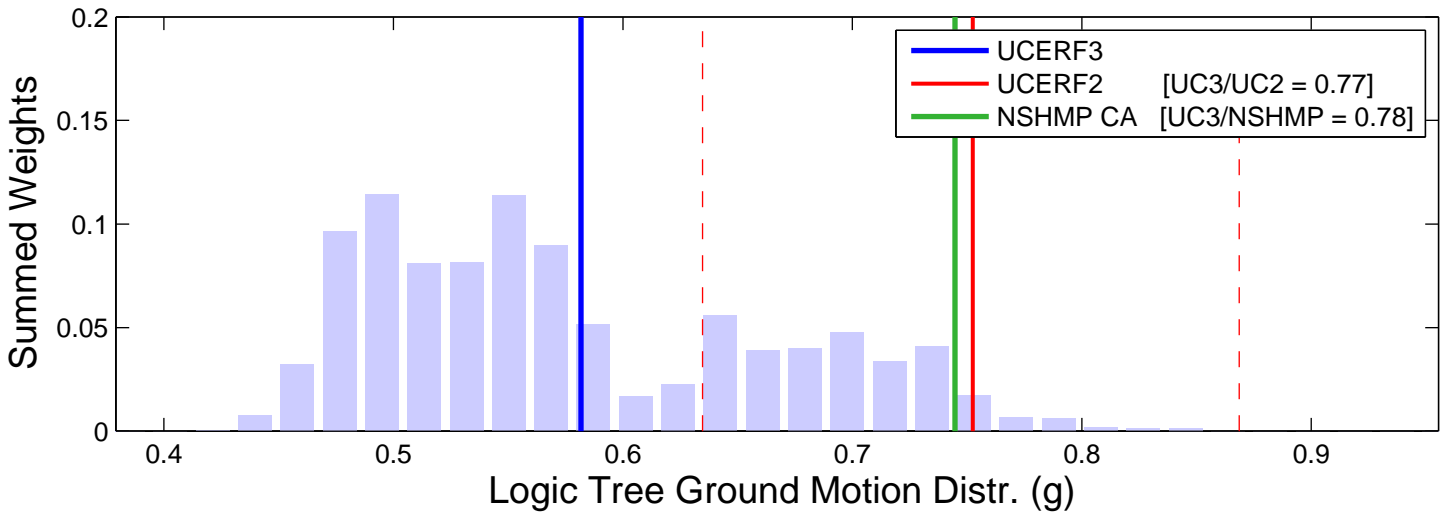

Malibu West (34.05, -118.95) : RTGM : 1Hz

Logic Tree Tornado