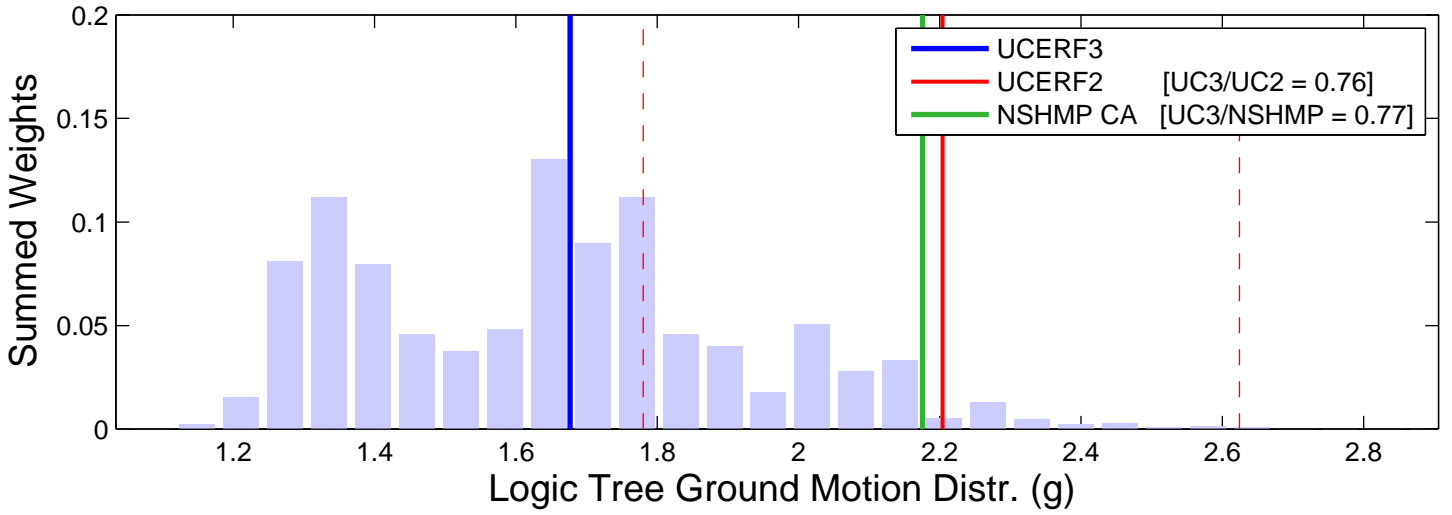

Malibu West (34.05, -118.95) : RTGM : 5Hz

Logic Tree Tornado