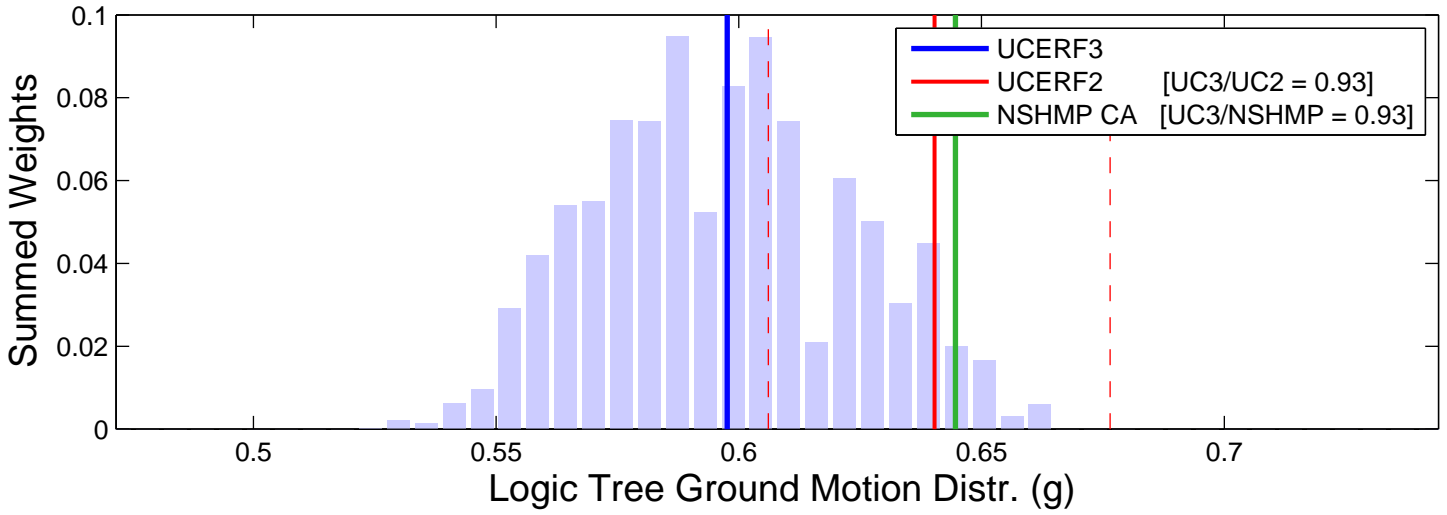

MKBD (33.88, -117.39) : RTGM : 1Hz

Logic Tree Tornado