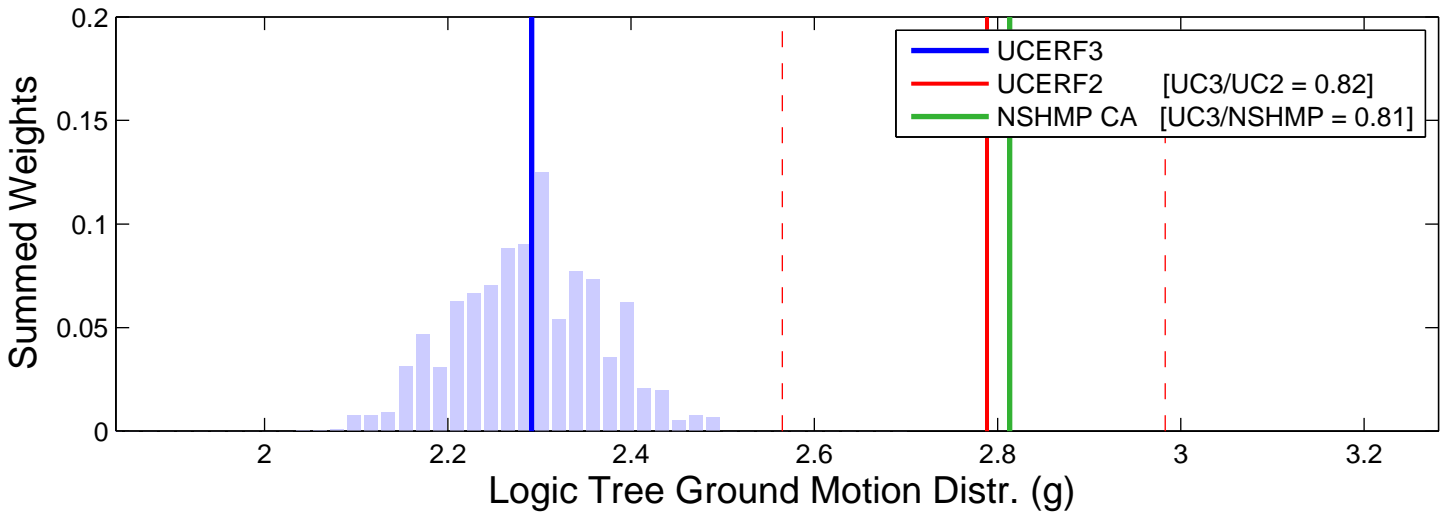

Oakland (37.80, -122.25) : RTGM : 5Hz

Logic Tree Tornado