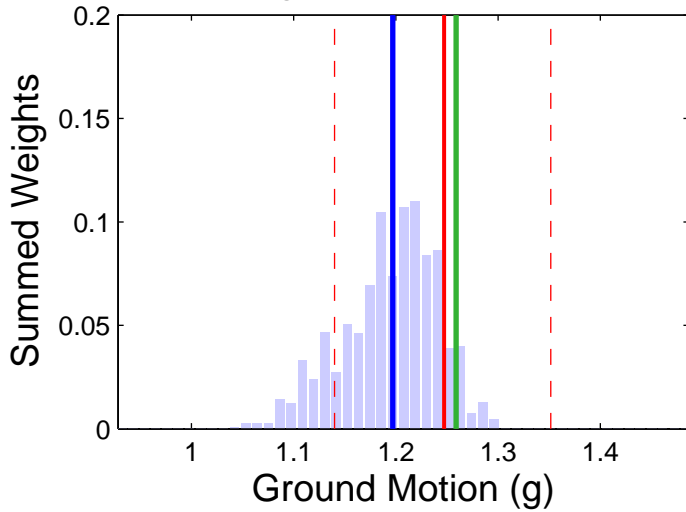

Palmdale (34.50, -118.00) : 2in50 : PGA

Logic Tree GM Distr.

Logic Tree Tornado