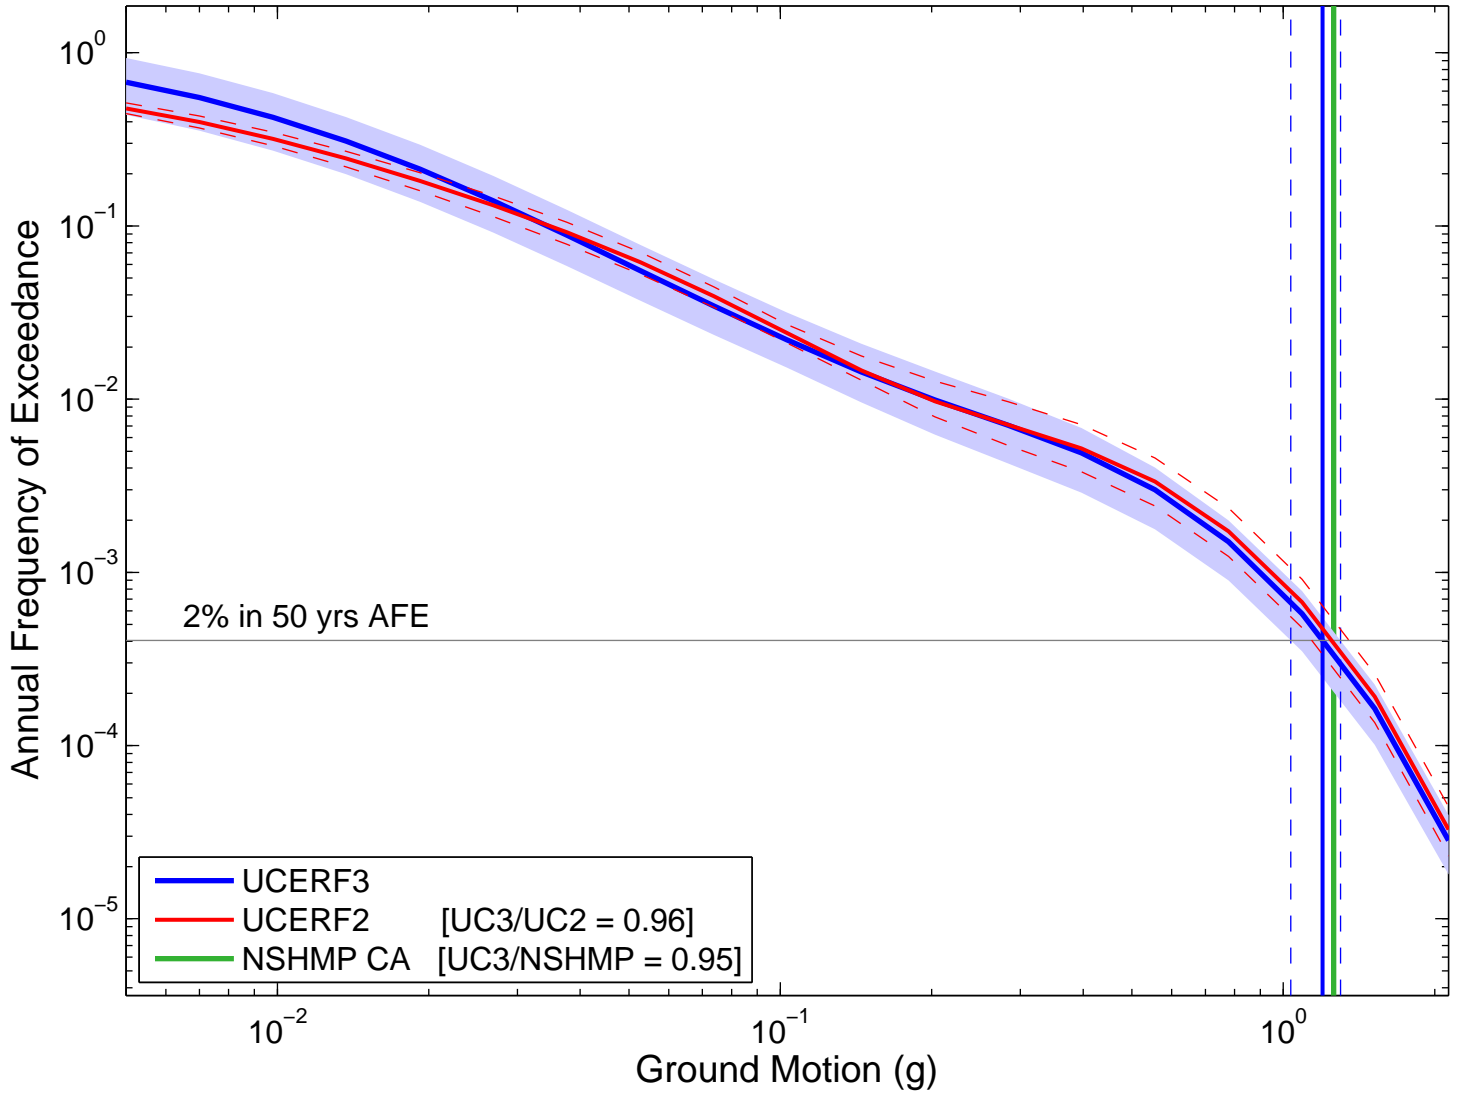

Palmdale (34.50, -118.00) : 2in50 : PGA

Logic Tree GM Distr.

Logic Tree Tornado