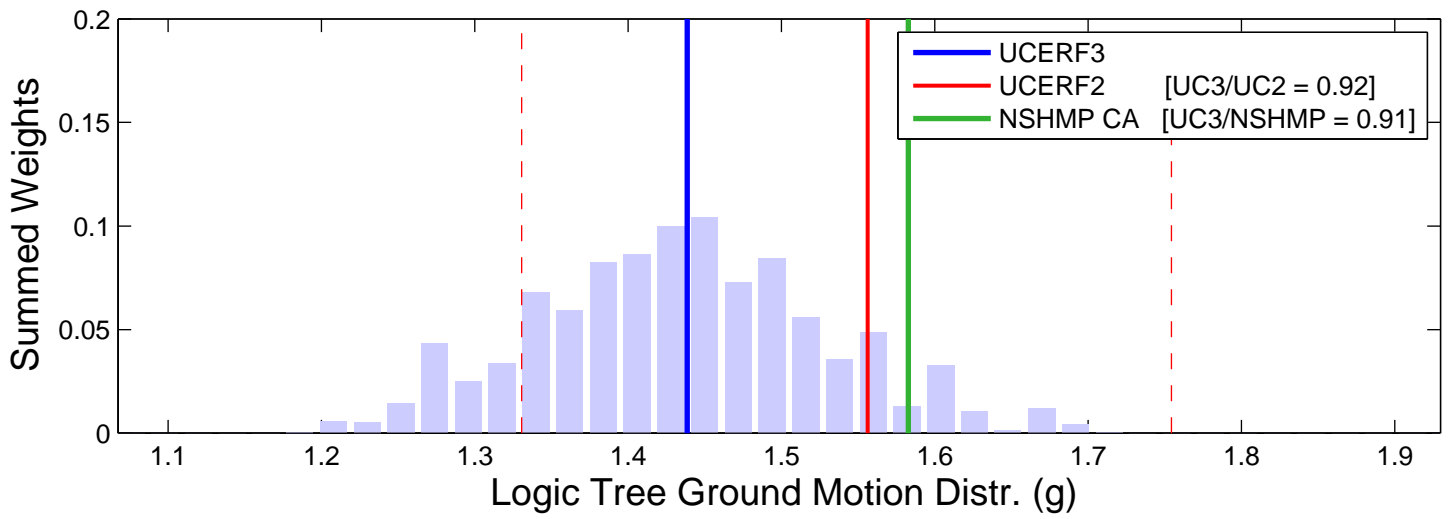

Palmdale (34.50, -118.00) : RTGM : 1Hz

Logic Tree Tornado