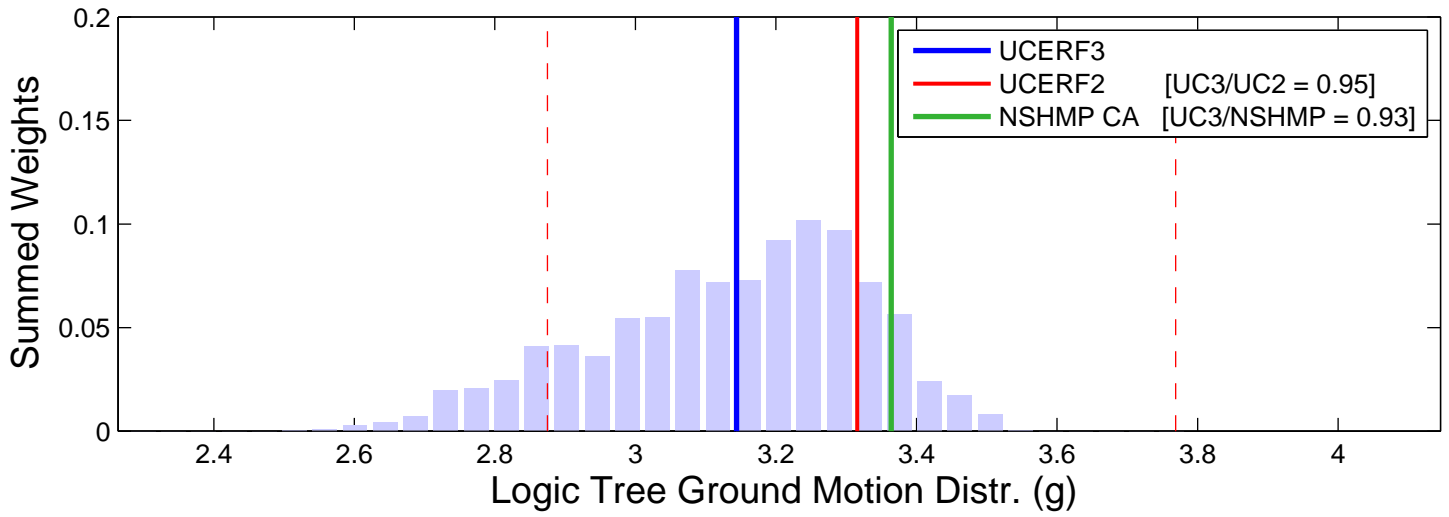

Palmdale (34.50, -118.00) : RTGM : 5Hz

Logic Tree Tornado