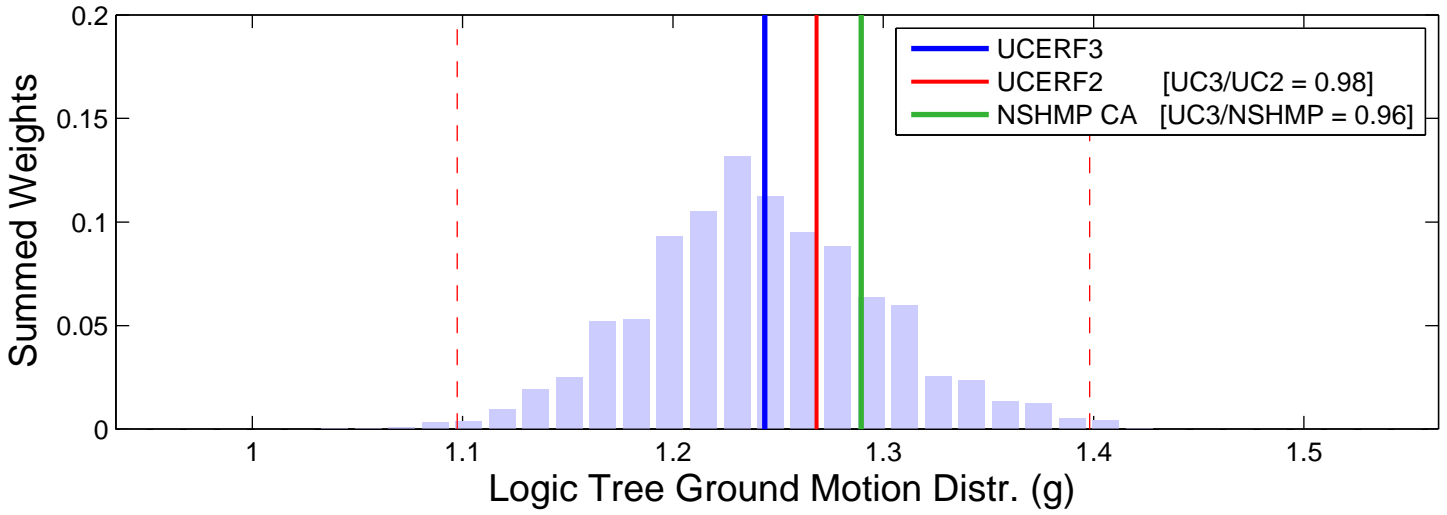

# PBWL (34.41, -117.86) : RTGM : 1Hz

## Logic Tree Tornado