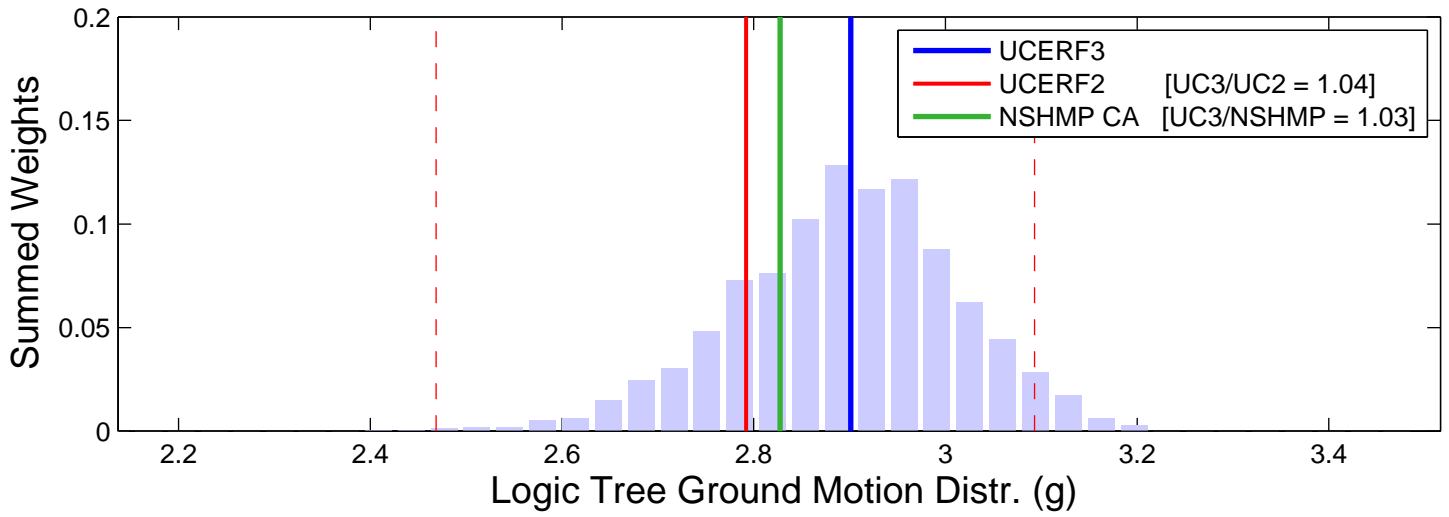

PBWL (34.41, -117.86) : RTGM : 5Hz

Logic Tree Tornado