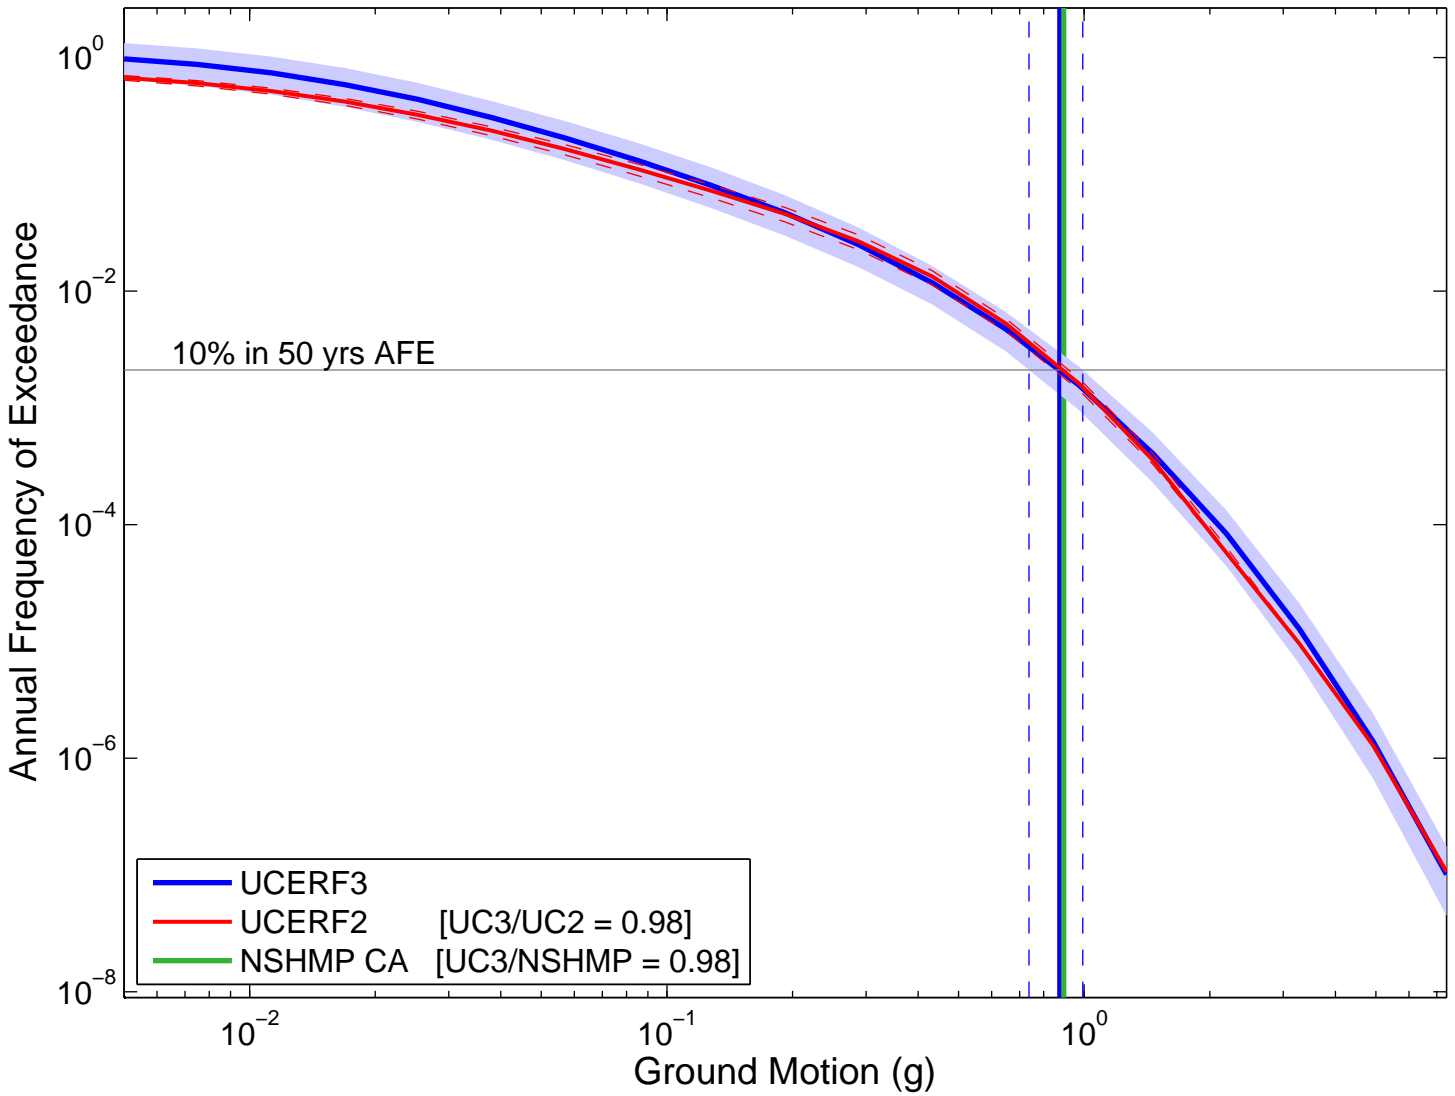

# PEDLEY1 (33.99, -117.46) : 10in50 : 5Hz

Logic Tree GM Distr.

Logic Tree Tornado