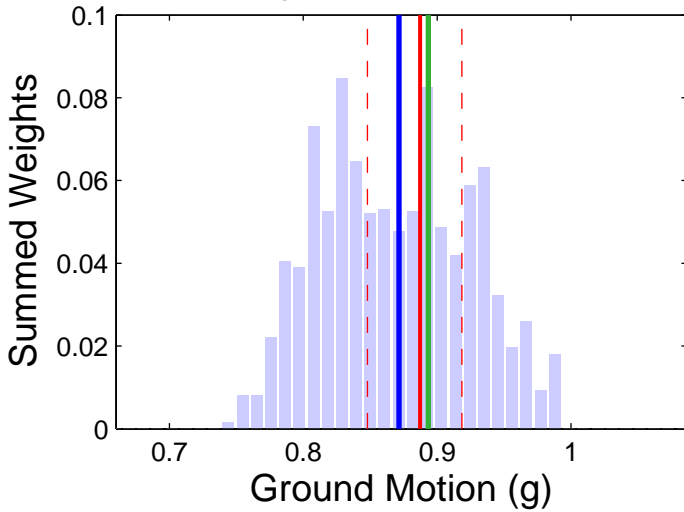

# PEDLEY1 (33.99, -117.46) : 10in50 : 5Hz

Logic Tree GM Distr.

Logic Tree Tornado