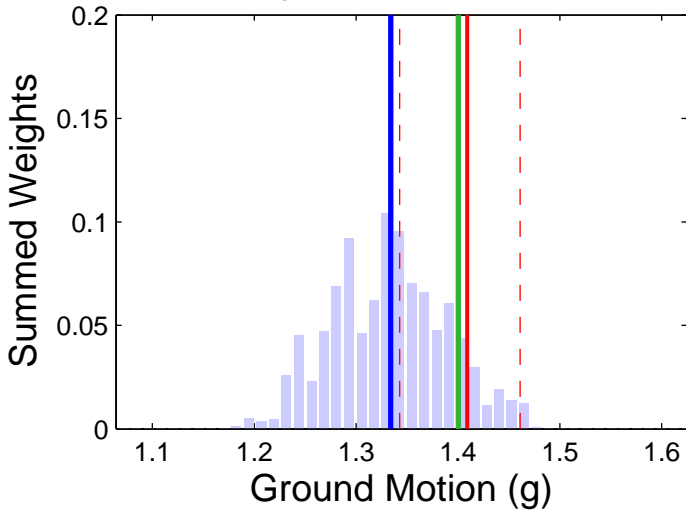

PERR2 (33.79, -117.24) : 2in50 : 5Hz

Logic Tree GM Distr.

Logic Tree Tornado