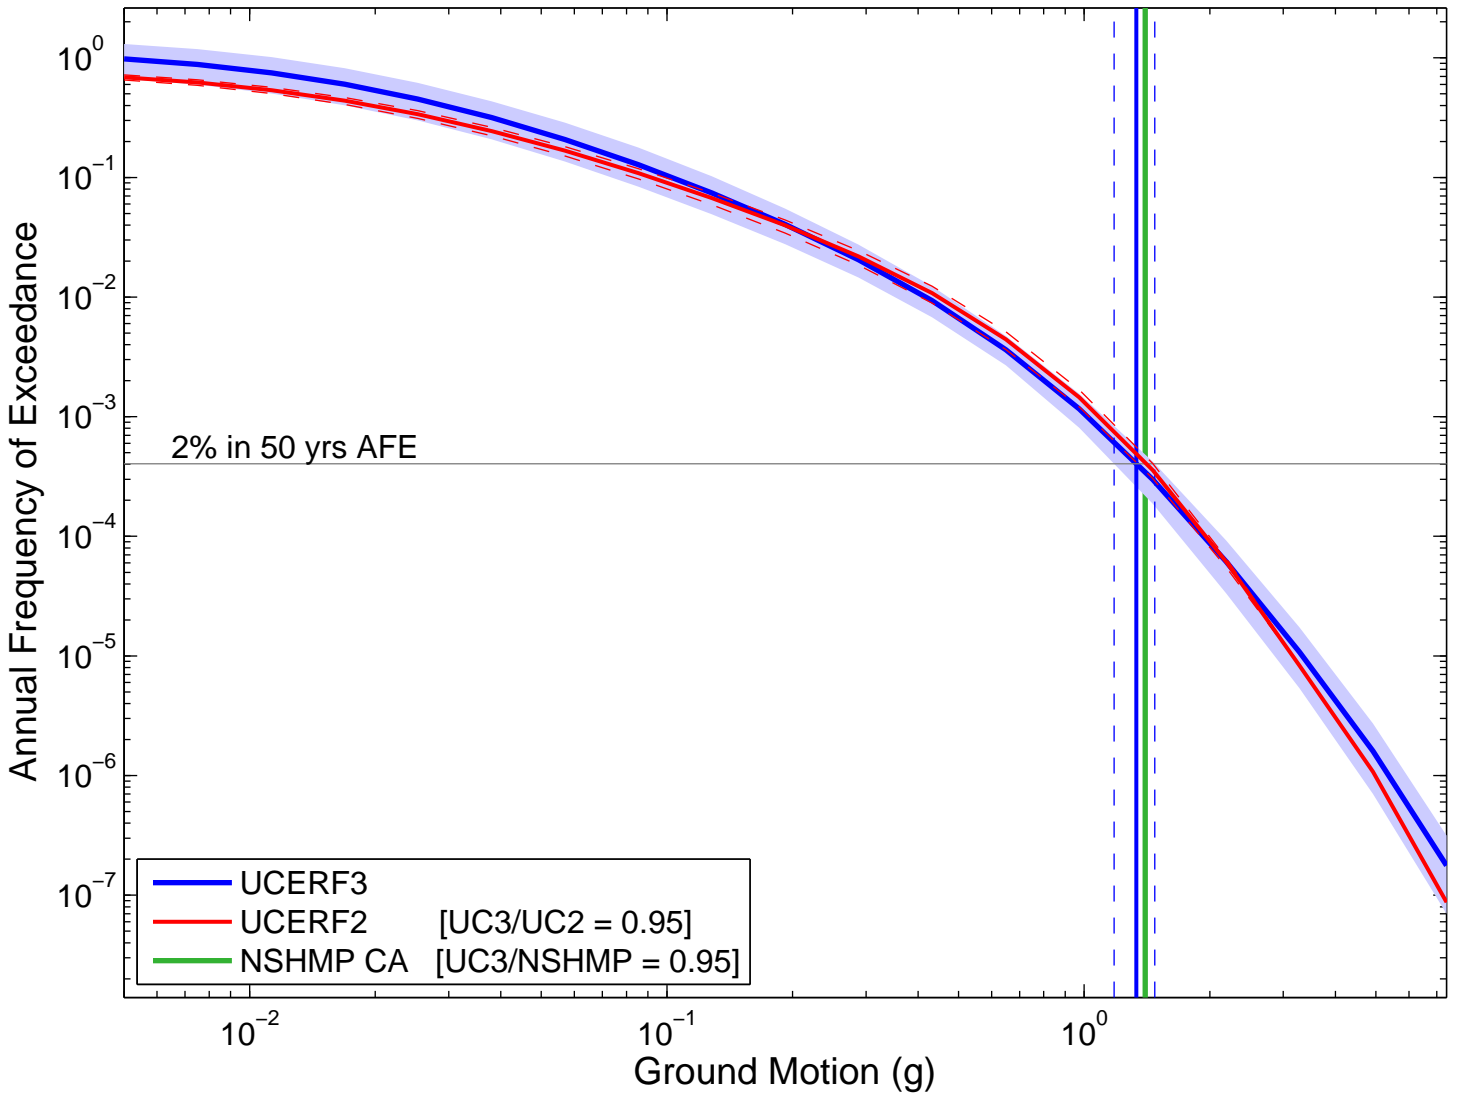

PERR2 (33.79, -117.24) : 2in50 : 5Hz

Logic Tree GM Distr.

Logic Tree Tornado