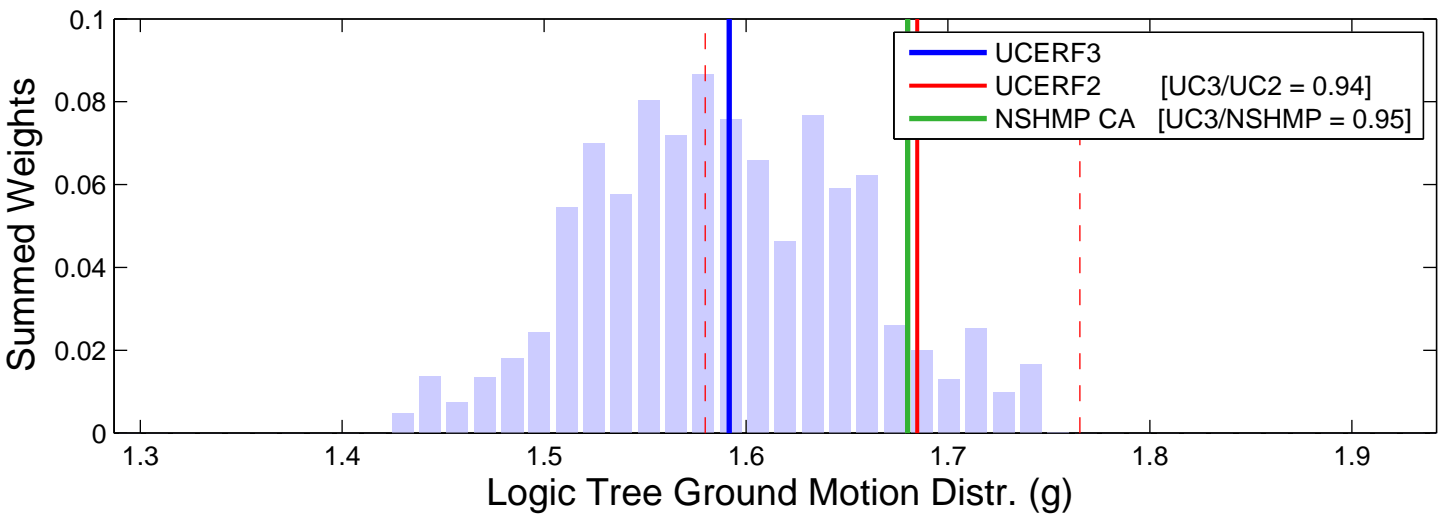

PERR2 (33.79, -117.24) : RTGM : 5Hz

Logic Tree Tornado