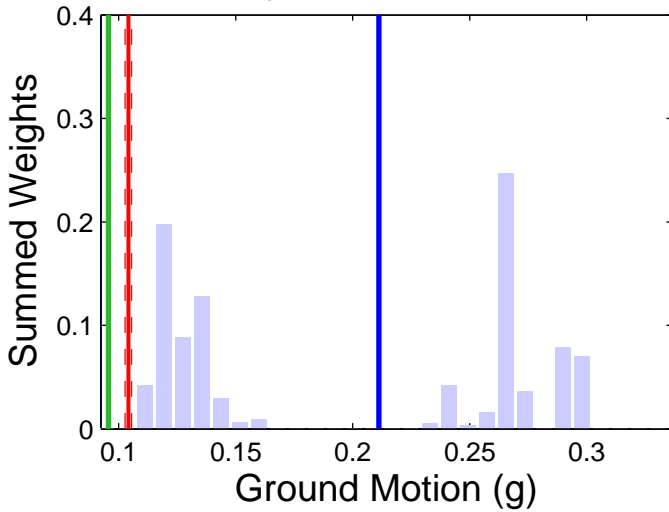

Redding (40.60, -122.40) : 10in50 : PGA

Logic Tree GM Distr.

Logic Tree Tornado