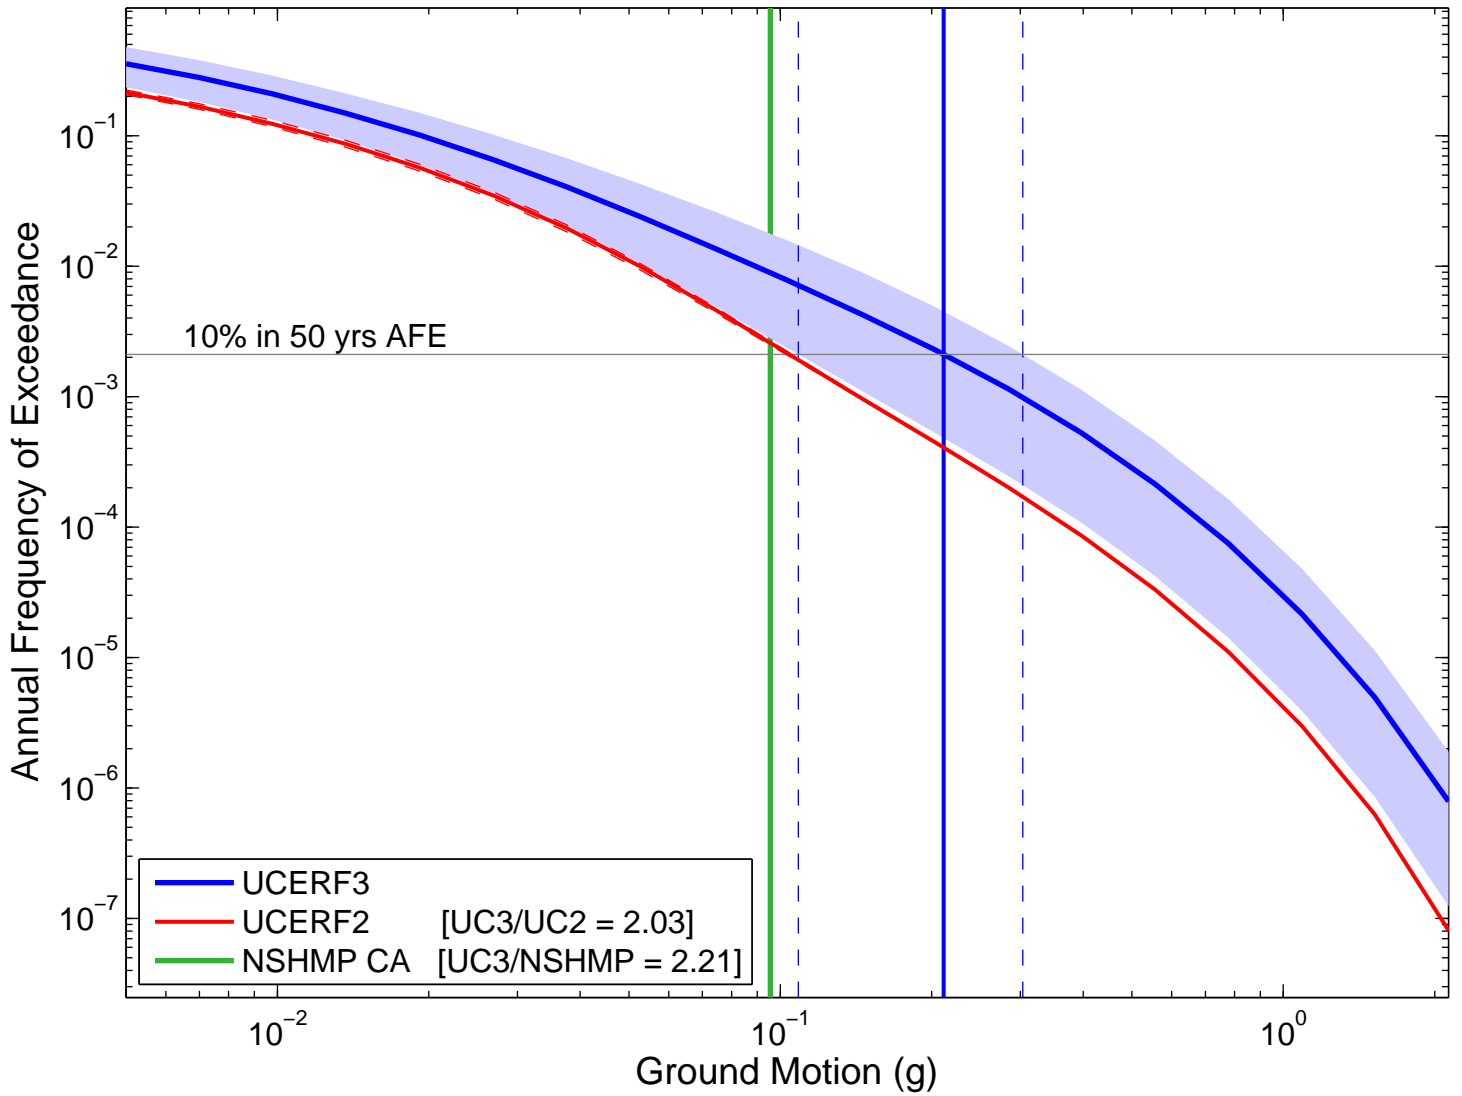

Redding (40.60, -122.40) : 10in50 : PGA

Logic Tree GM Distr.

Logic Tree Tornado