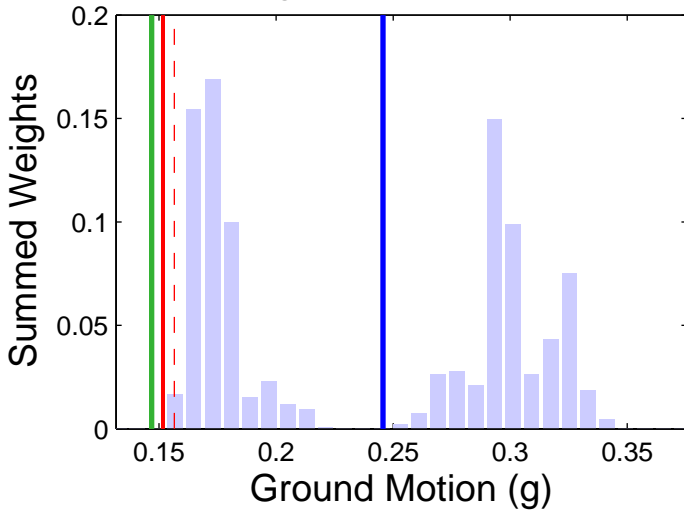

Redding (40.60, -122.40) : 2in50 : 1Hz

Logic Tree GM Distr.

Logic Tree Tornado