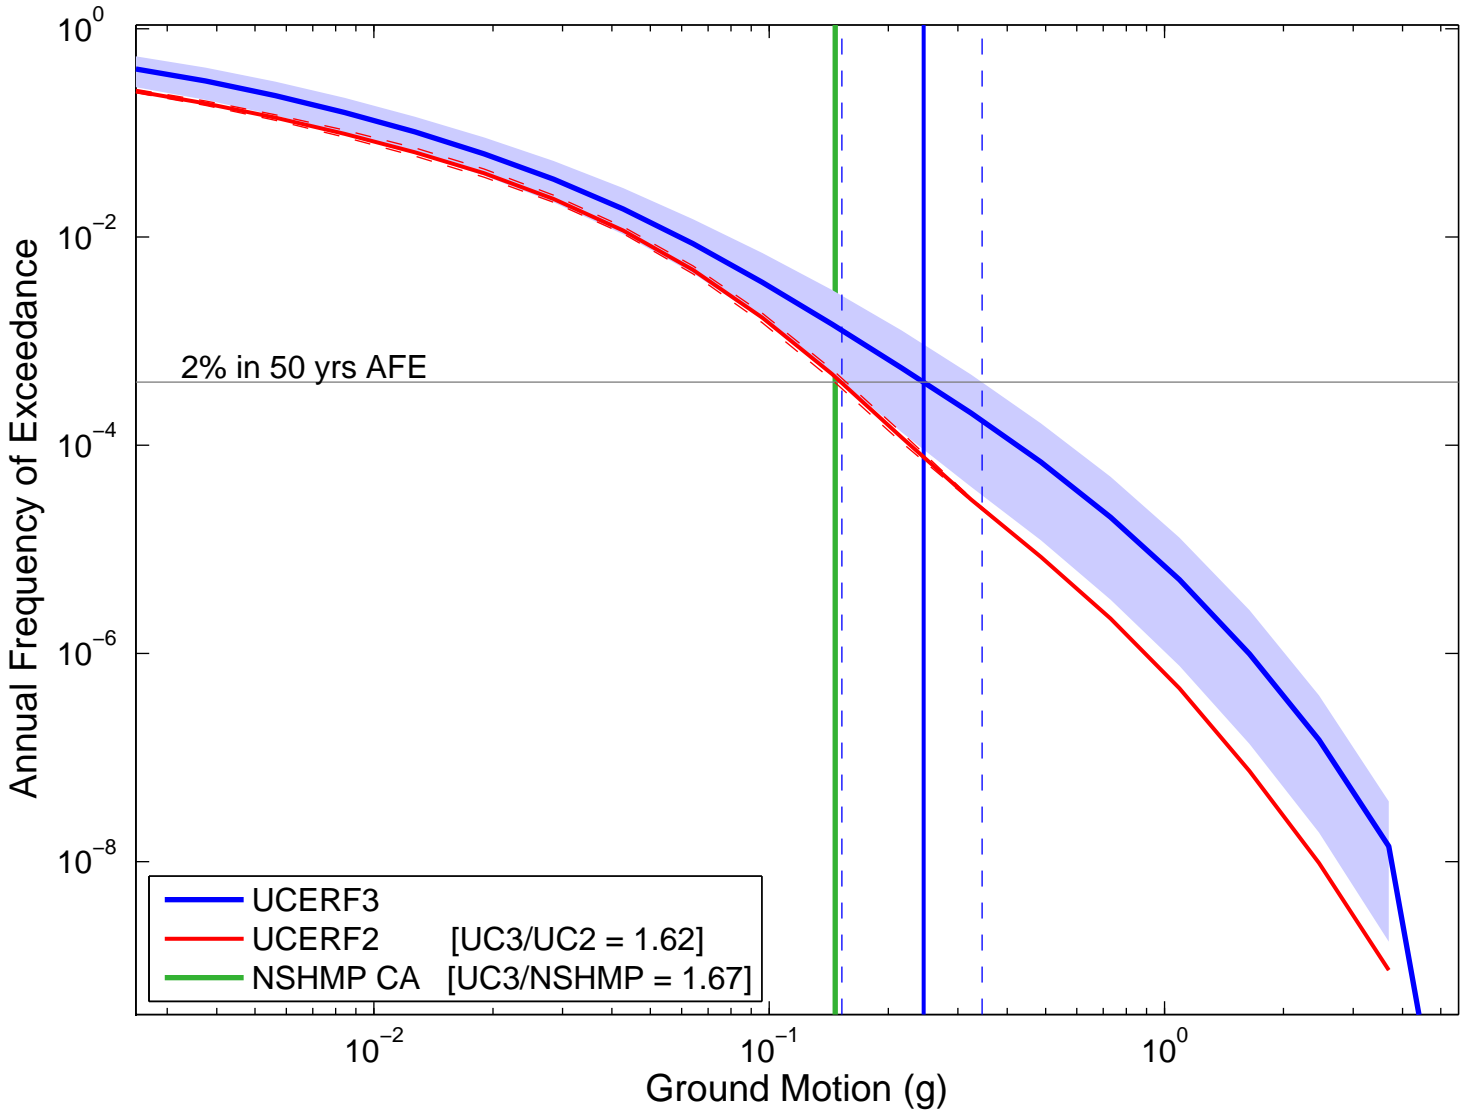

Redding (40.60, -122.40) : 2in50 : 1Hz

Logic Tree GM Distr.

Logic Tree Tornado