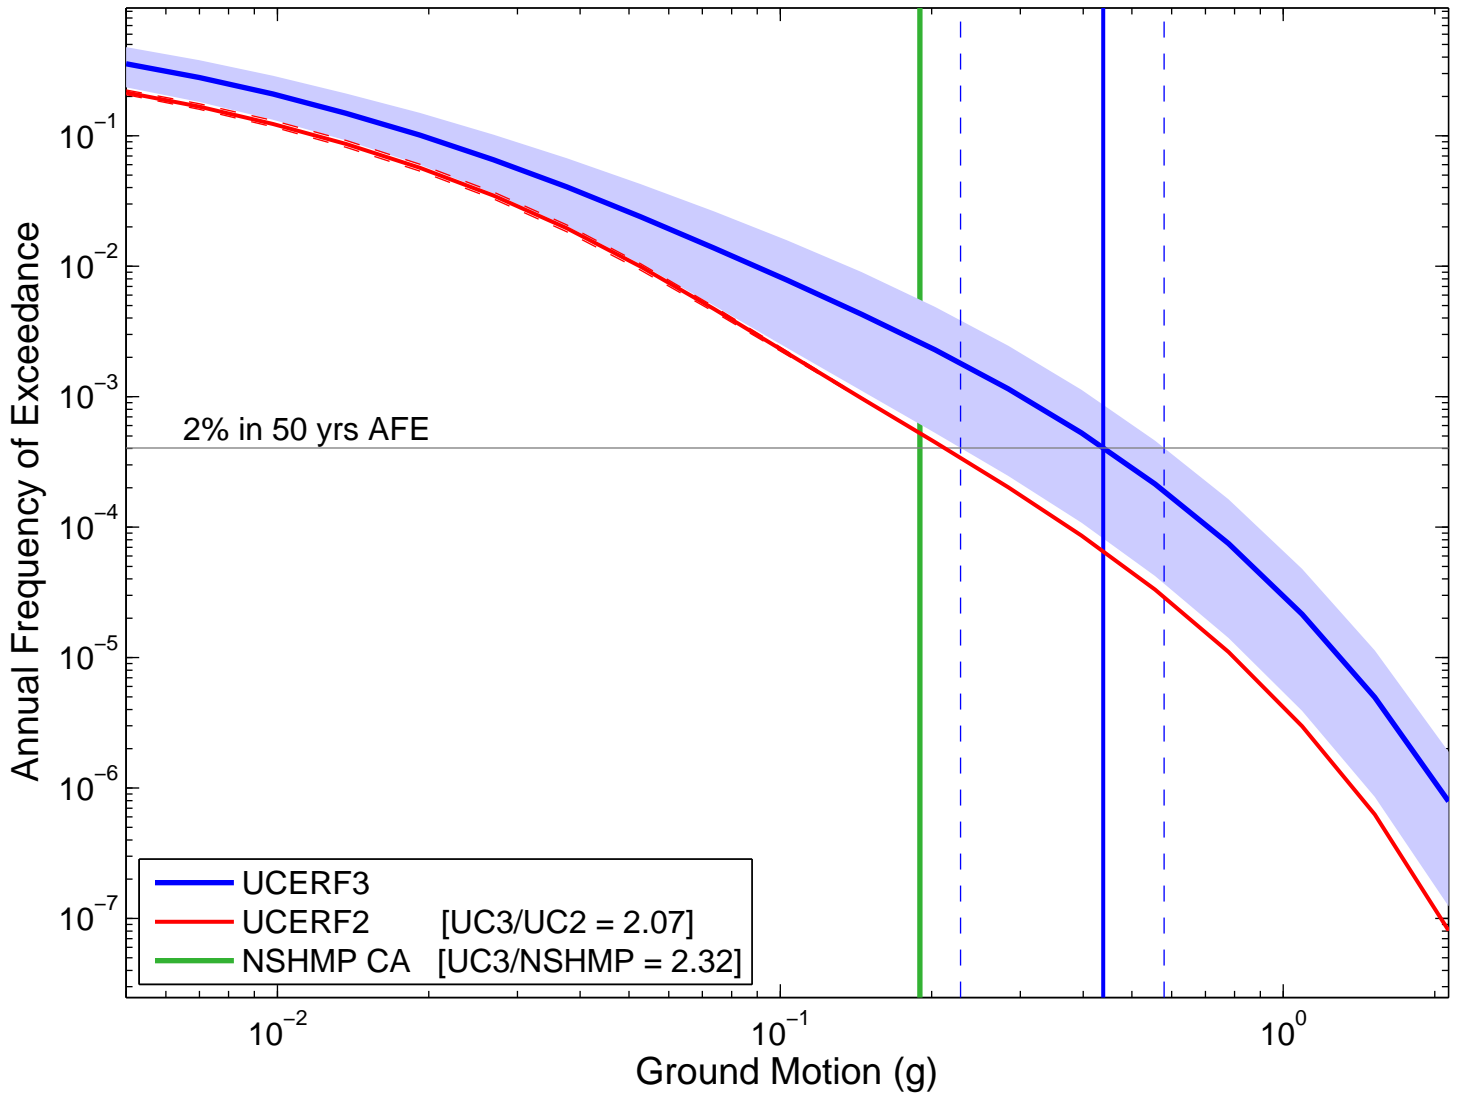

Redding (40.60, -122.40) : 2in50 : PGA

Logic Tree GM Distr.

Logic Tree Tornado