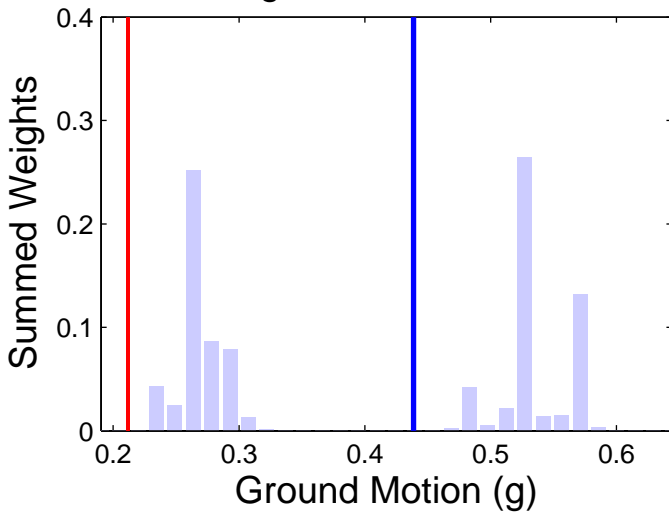

Redding (40.60, -122.40) : 2in50 : PGA

Logic Tree GM Distr.

Logic Tree Tornado