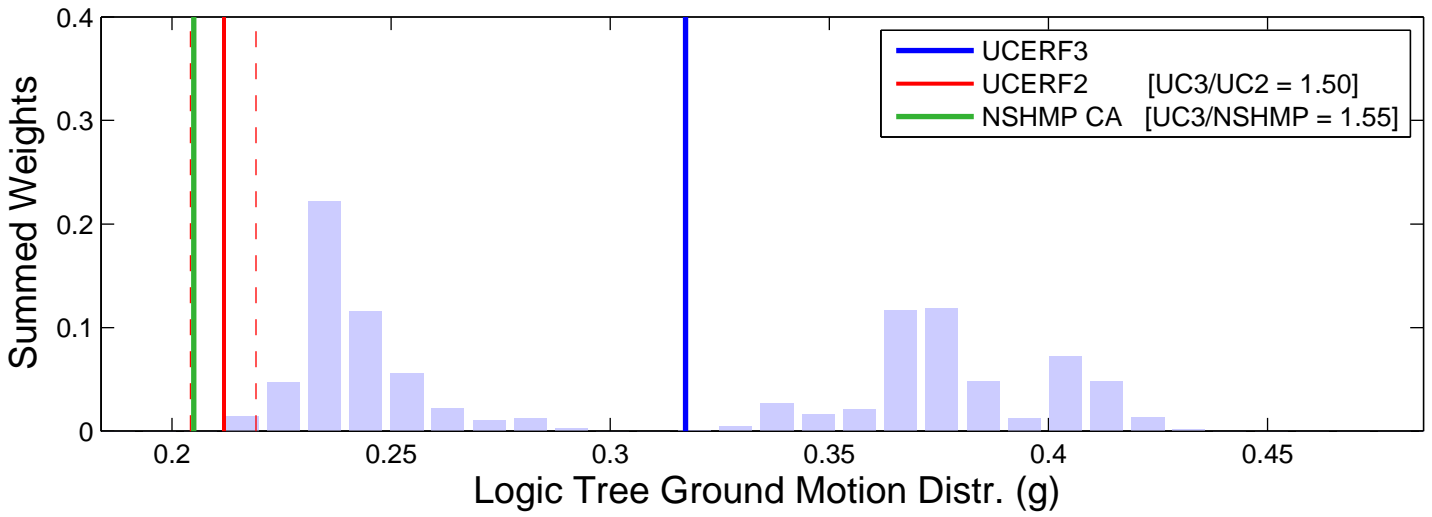

Redding (40.60, -122.40) : RTGM : 1Hz

Logic Tree Tornado