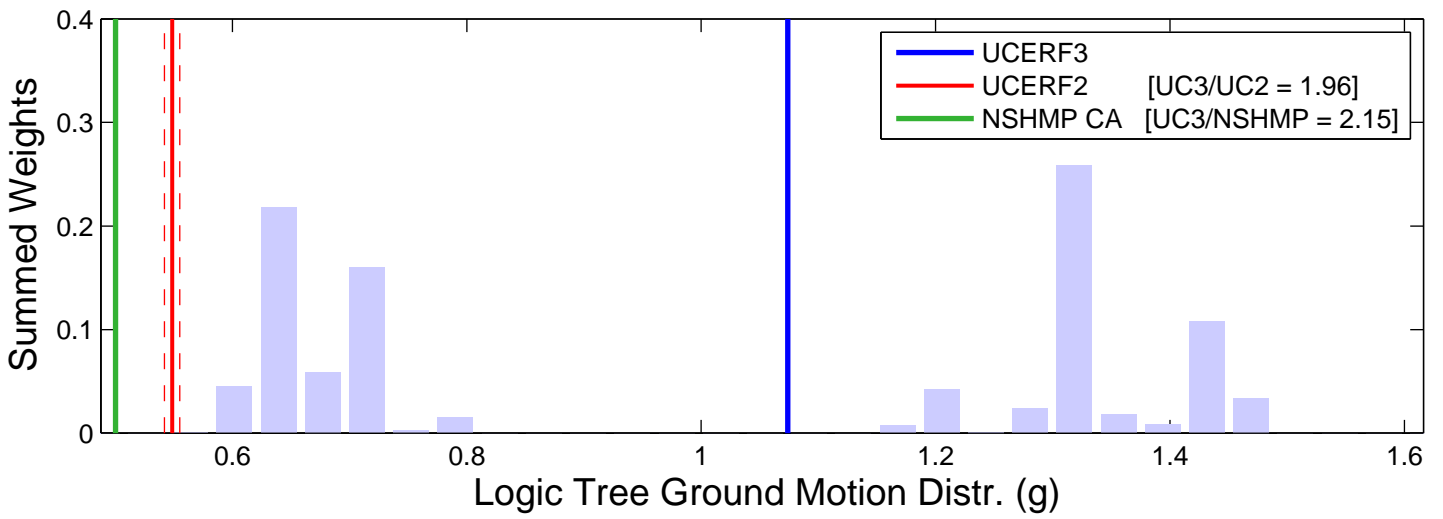

## Redding (40.60, -122.40) : RTGM : 5Hz

### Logic Tree Tornado