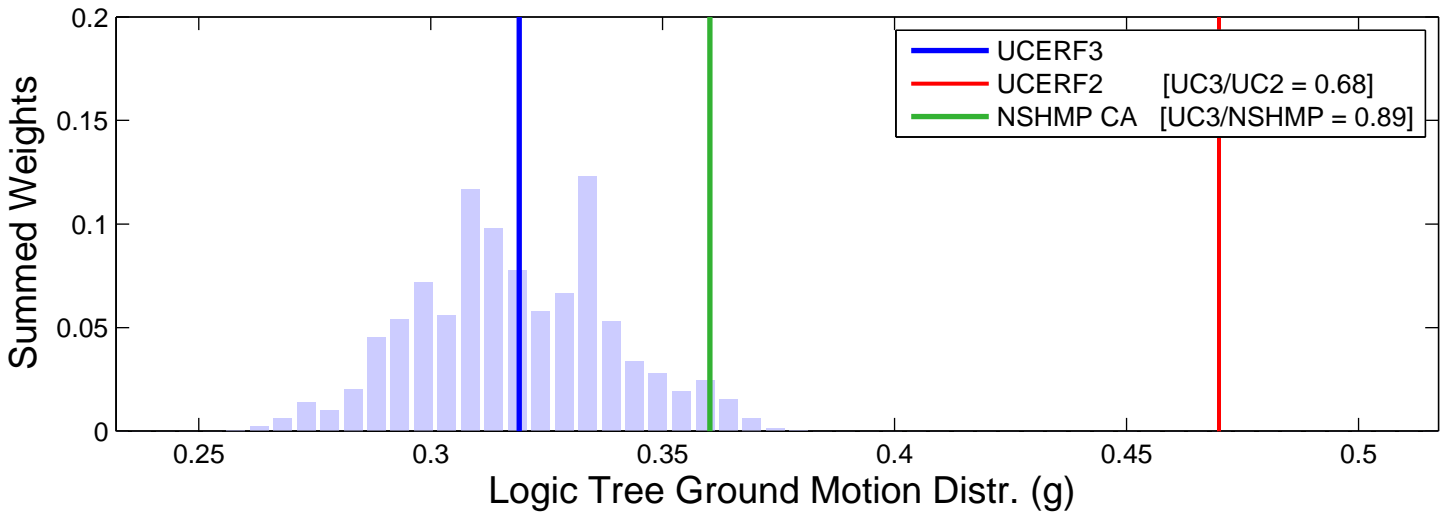

Reno (39.55, -119.80) : RTGM : 1Hz

Logic Tree Tornado