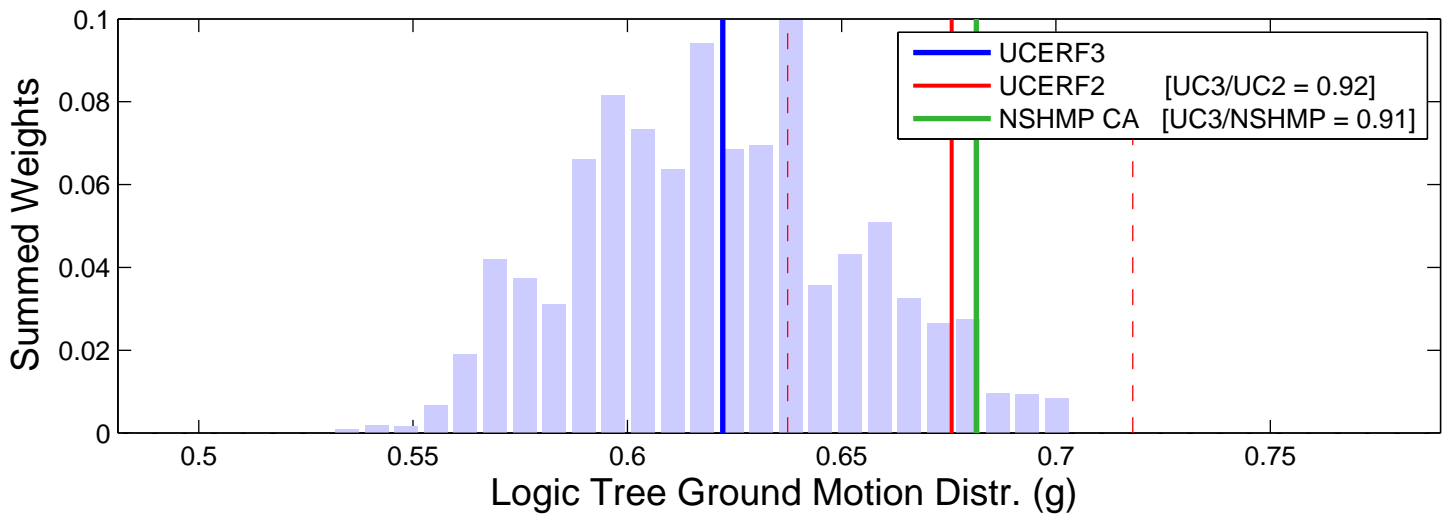

Riverside (33.95, -117.40) : RTGM : 1Hz

Logic Tree Tornado