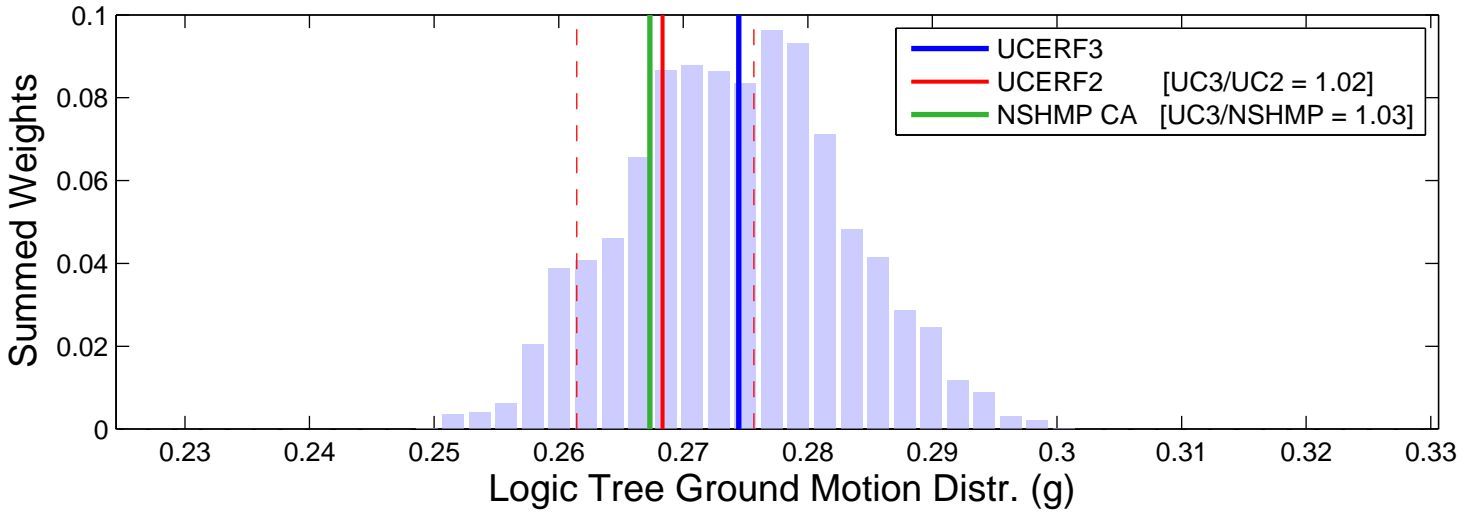

Sacramento (38.60, -121.50) : RTGM : 1Hz

Logic Tree Tornado