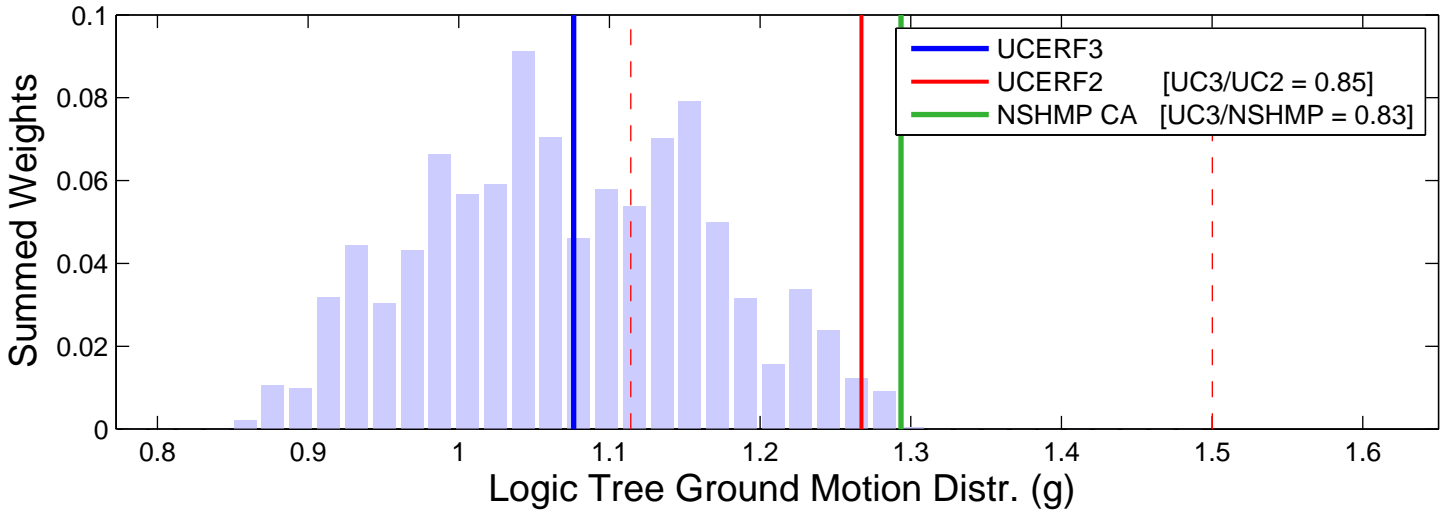

San Bernardino (34.10, -117.30) : RTGM : 1Hz

Logic Tree Tornado