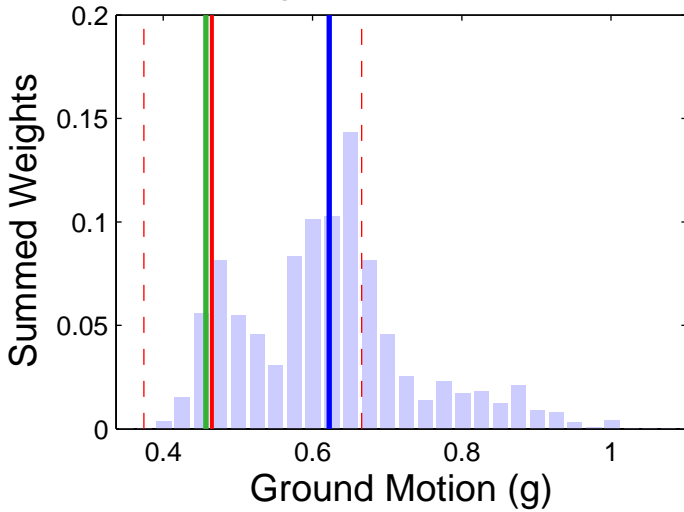

San Diego (32.70, -117.15) : 10in50 : 5Hz

Logic Tree GM Distr.

Logic Tree Tornado