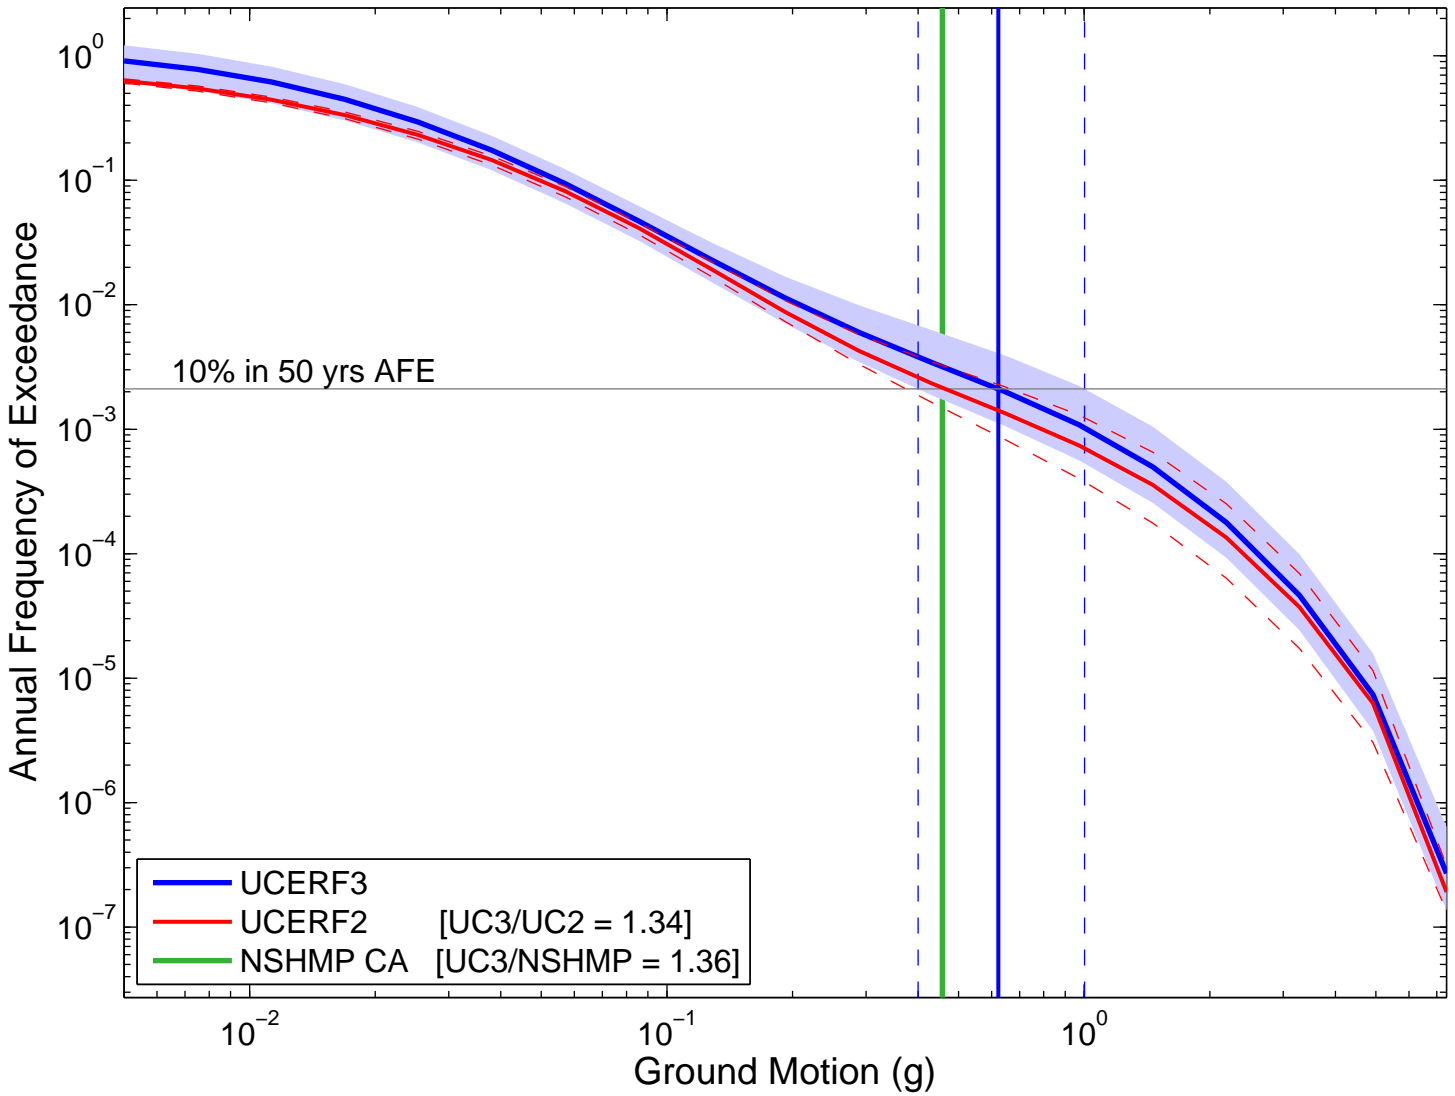

San Diego (32.70, -117.15) : 10in50 : 5Hz

Logic Tree GM Distr.

Logic Tree Tornado