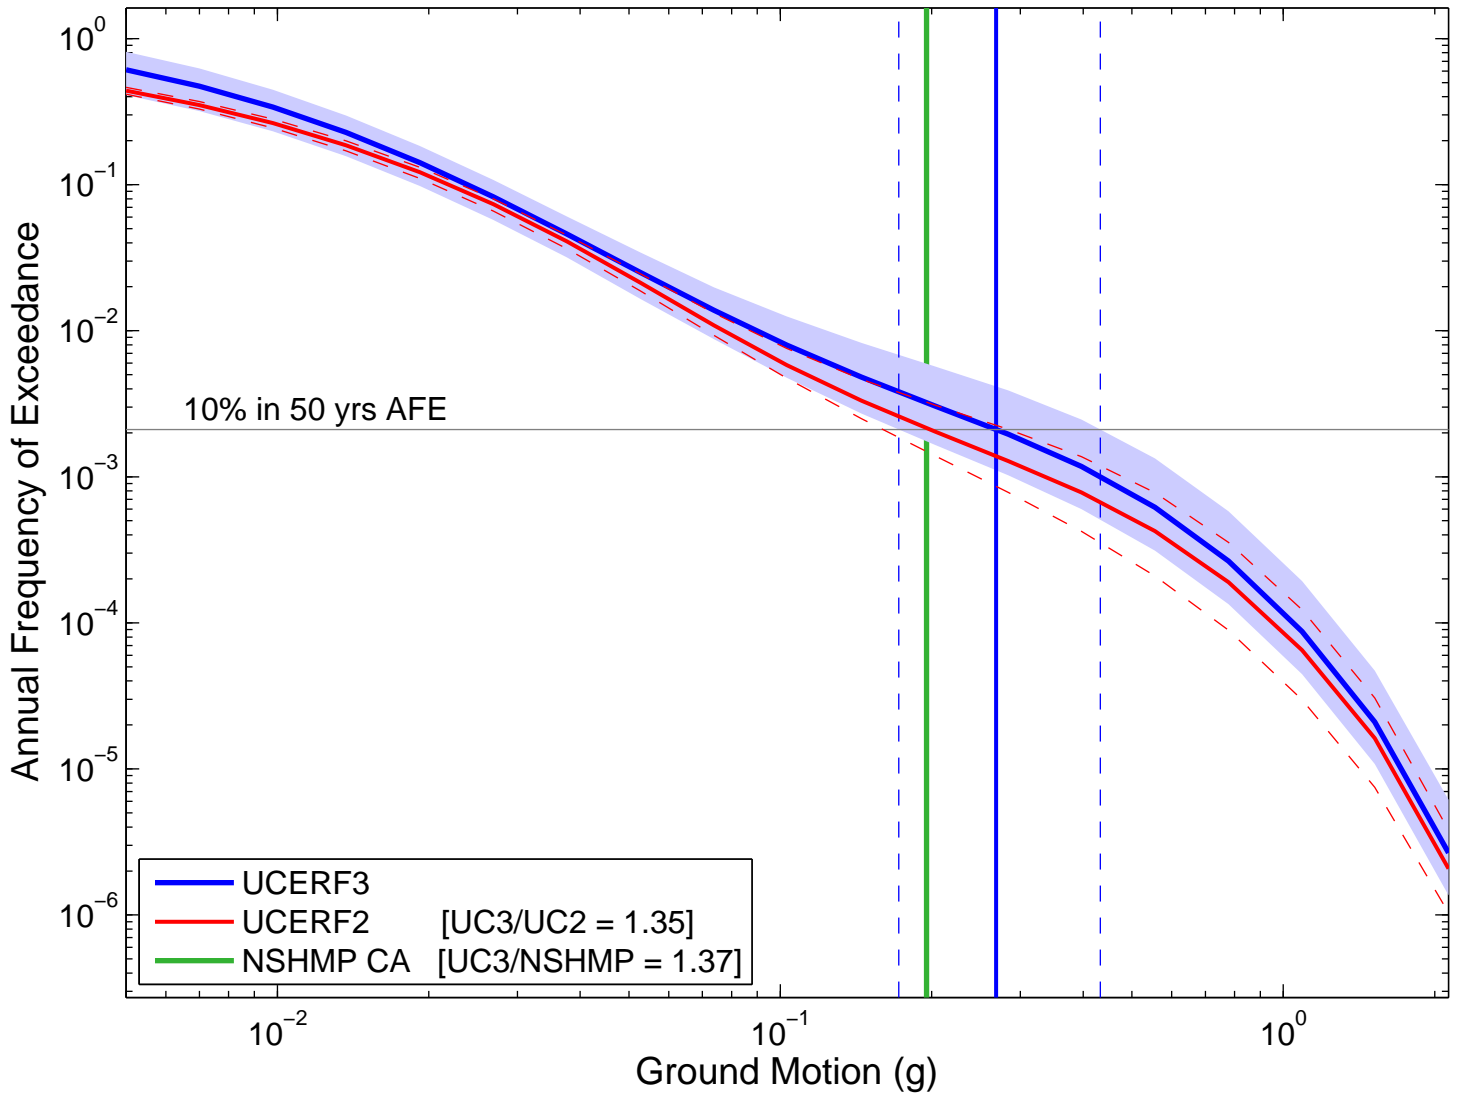

San Diego (32.70, -117.15) : 10in50 : PGA

Logic Tree GM Distr.

Logic Tree Tornado