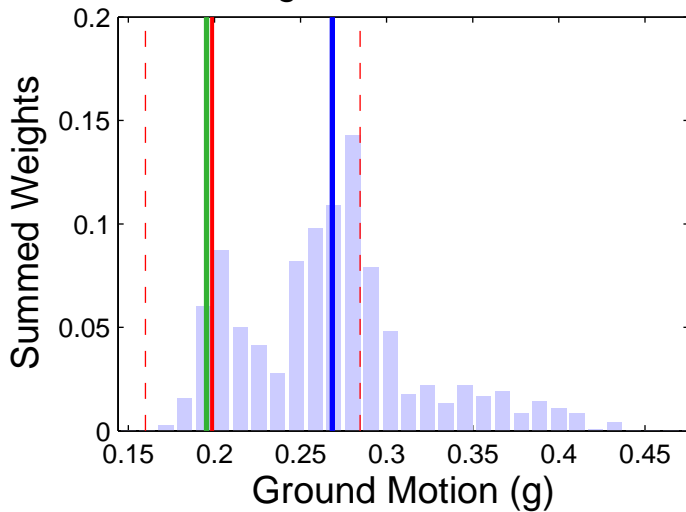

San Diego (32.70, -117.15) : 10in50 : PGA

Logic Tree GM Distr.

Logic Tree Tornado