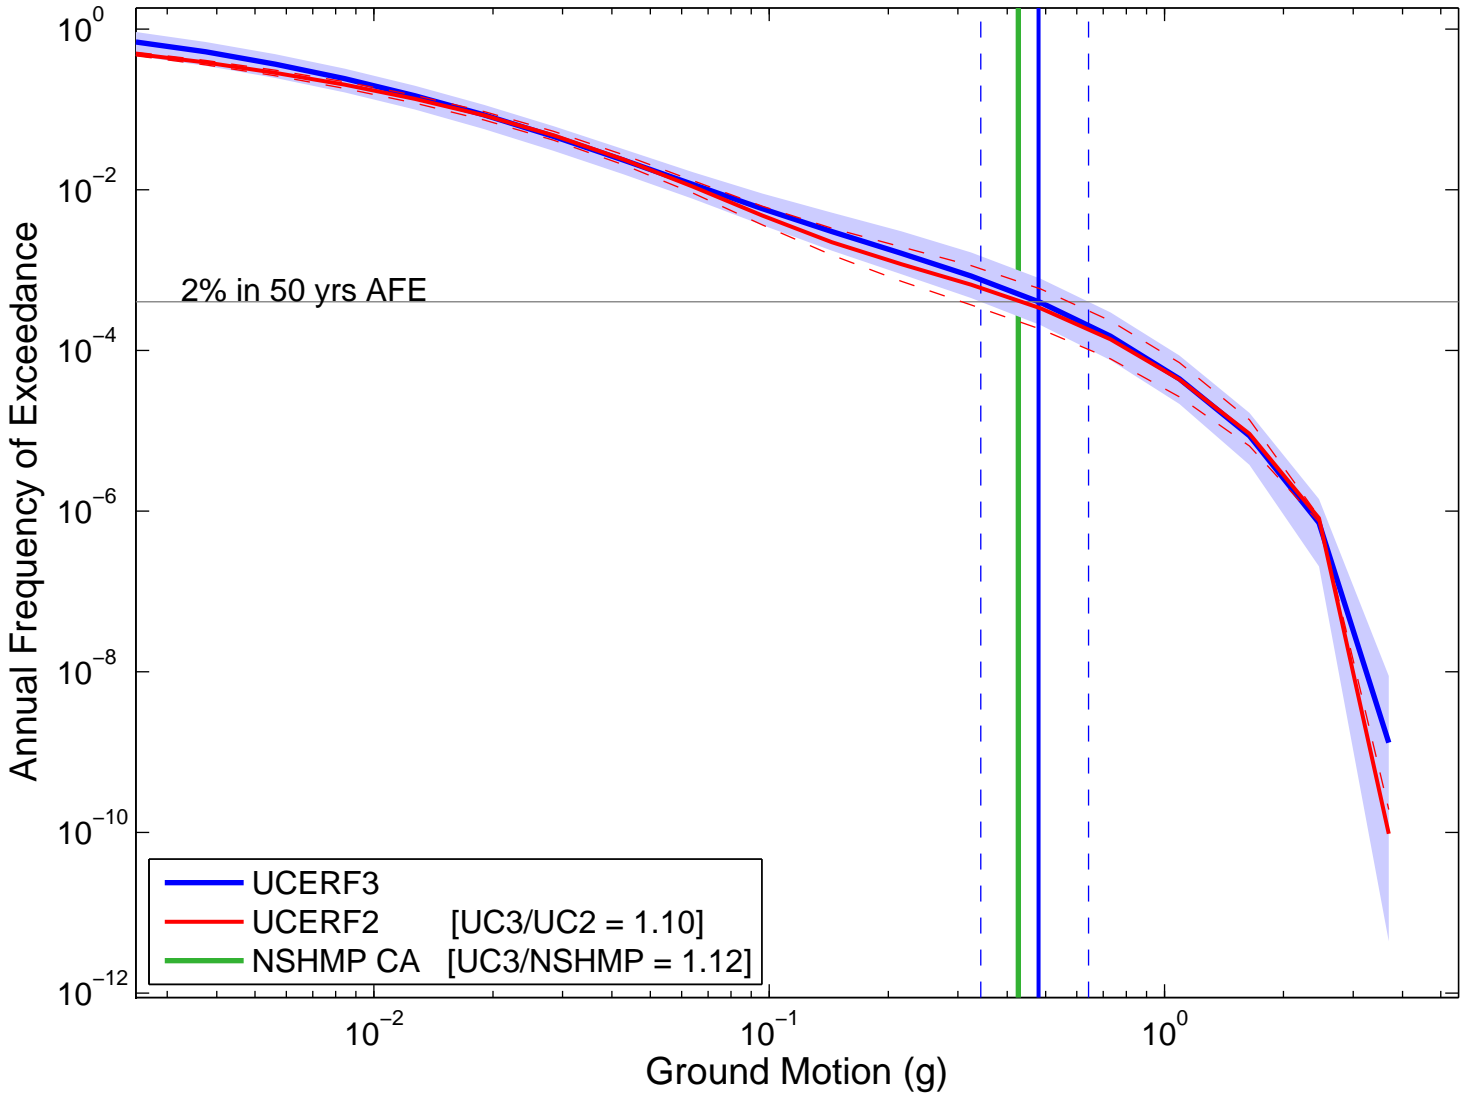

# San Diego (32.70, -117.15) : 2in50 : 1Hz

Logic Tree GM Distr.

Logic Tree Tornado