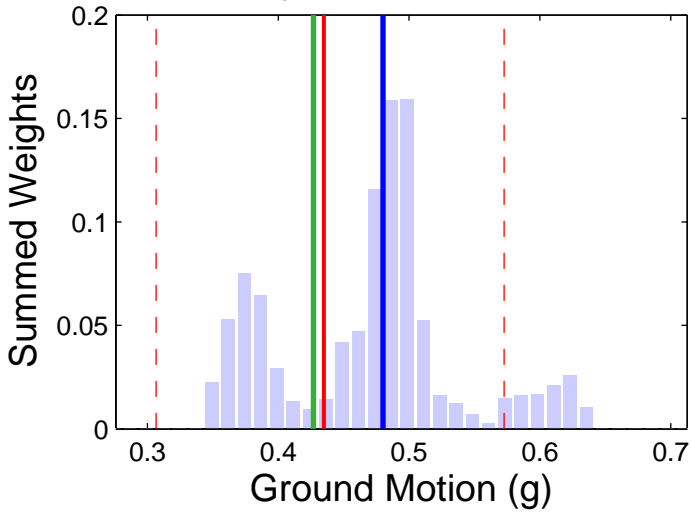

# San Diego (32.70, -117.15) : 2in50 : 1Hz

Logic Tree GM Distr.

Logic Tree Tornado