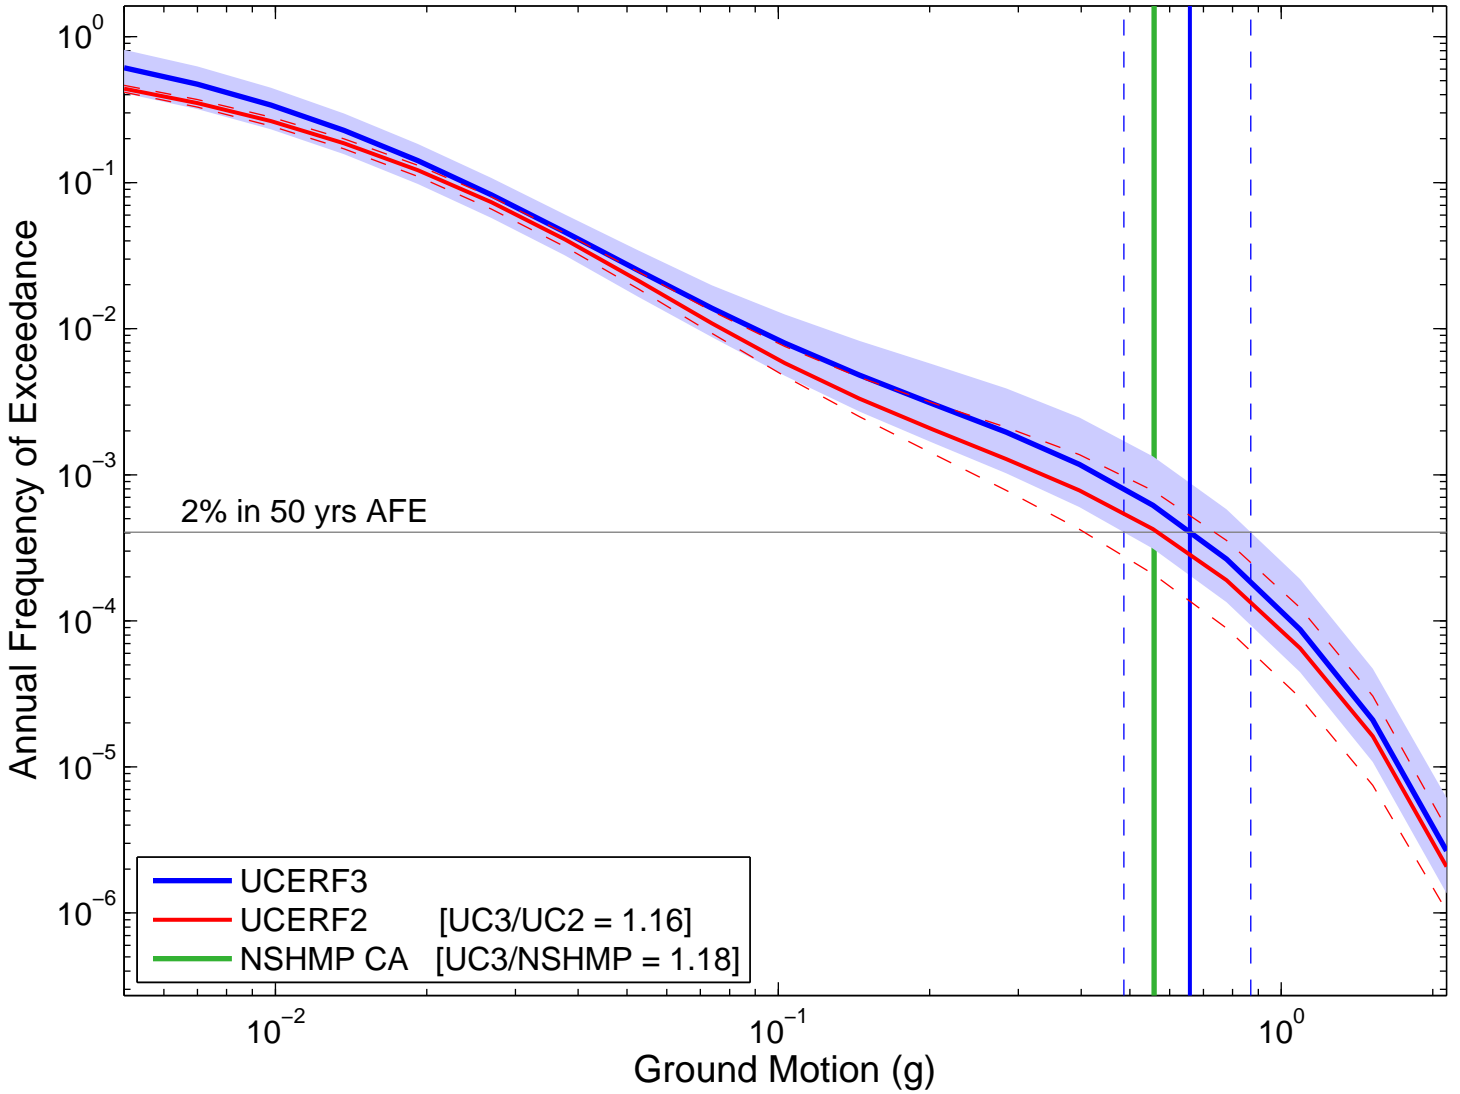

San Diego (32.70, -117.15) : 2in50 : PGA

Logic Tree GM Distr.

Logic Tree Tornado