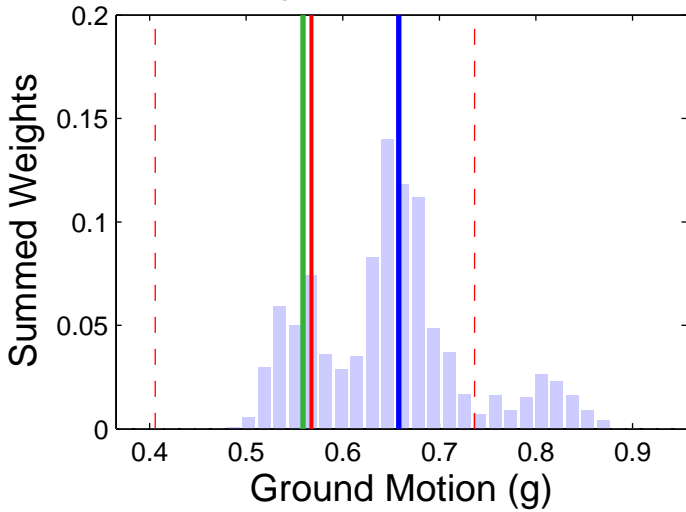

San Diego (32.70, -117.15) : 2in50 : PGA

Logic Tree GM Distr.

Logic Tree Tornado