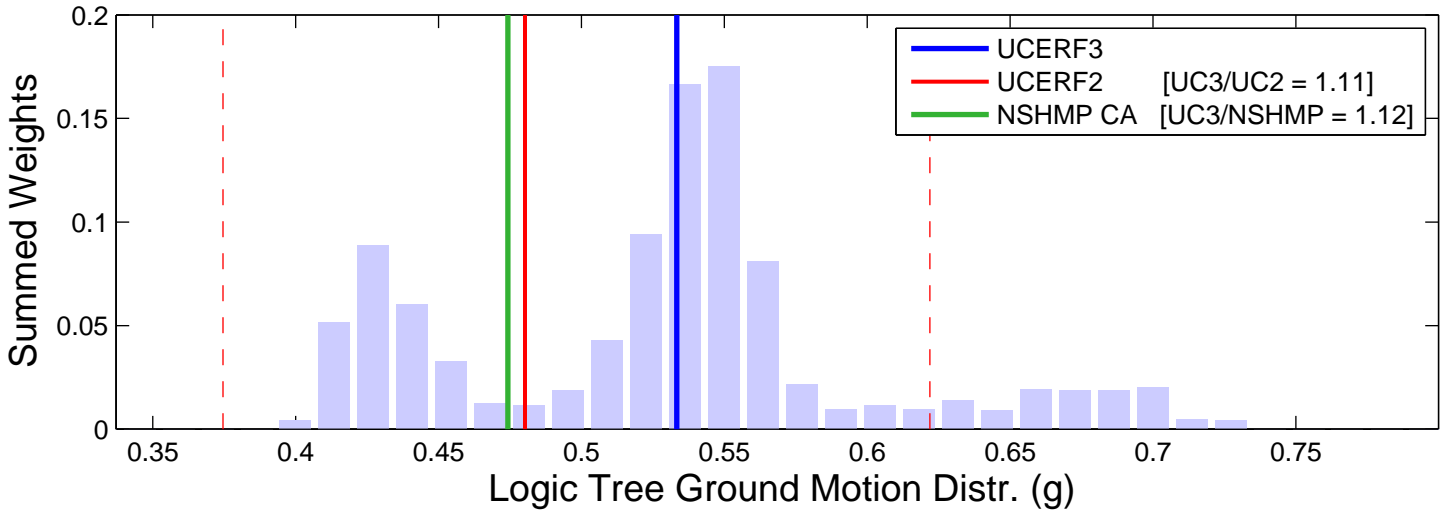

San Diego (32.70, -117.15) : RTGM : 1Hz

Logic Tree Tornado