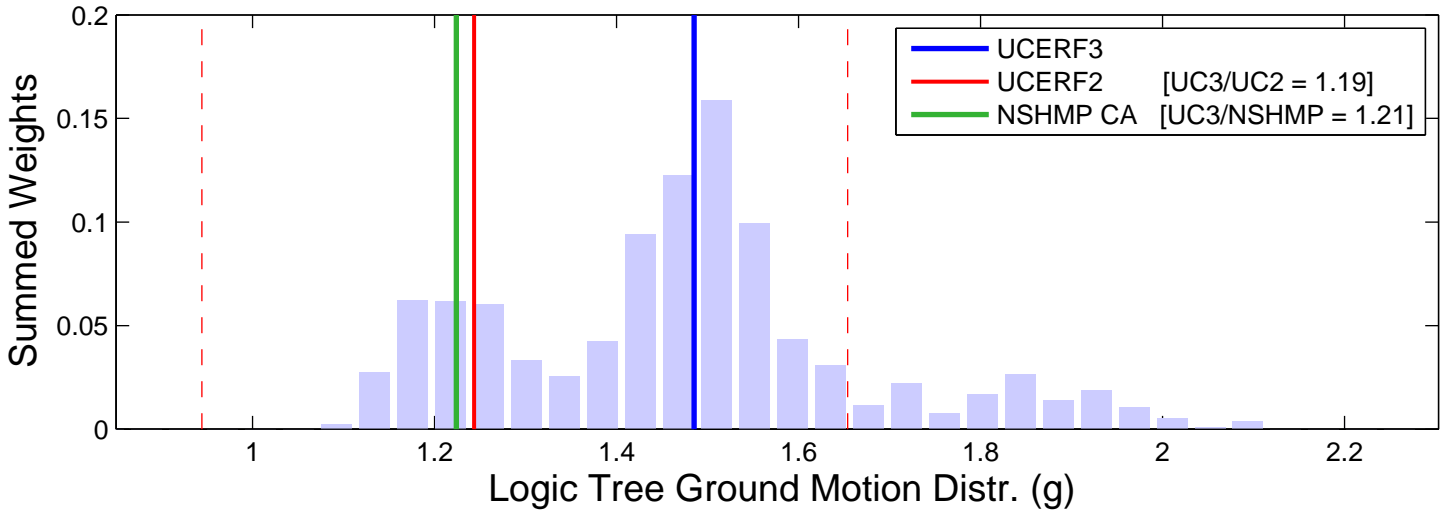

San Diego (32.70, -117.15) : RTGM : 5Hz

Logic Tree Tornado