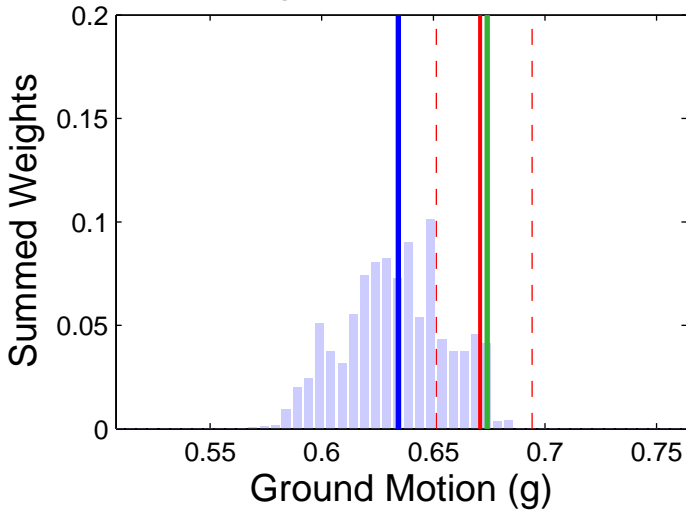

San Francisco (37.75, -122.40) : 2in50 : PGA

Logic Tree GM Distr.

Logic Tree Tornado