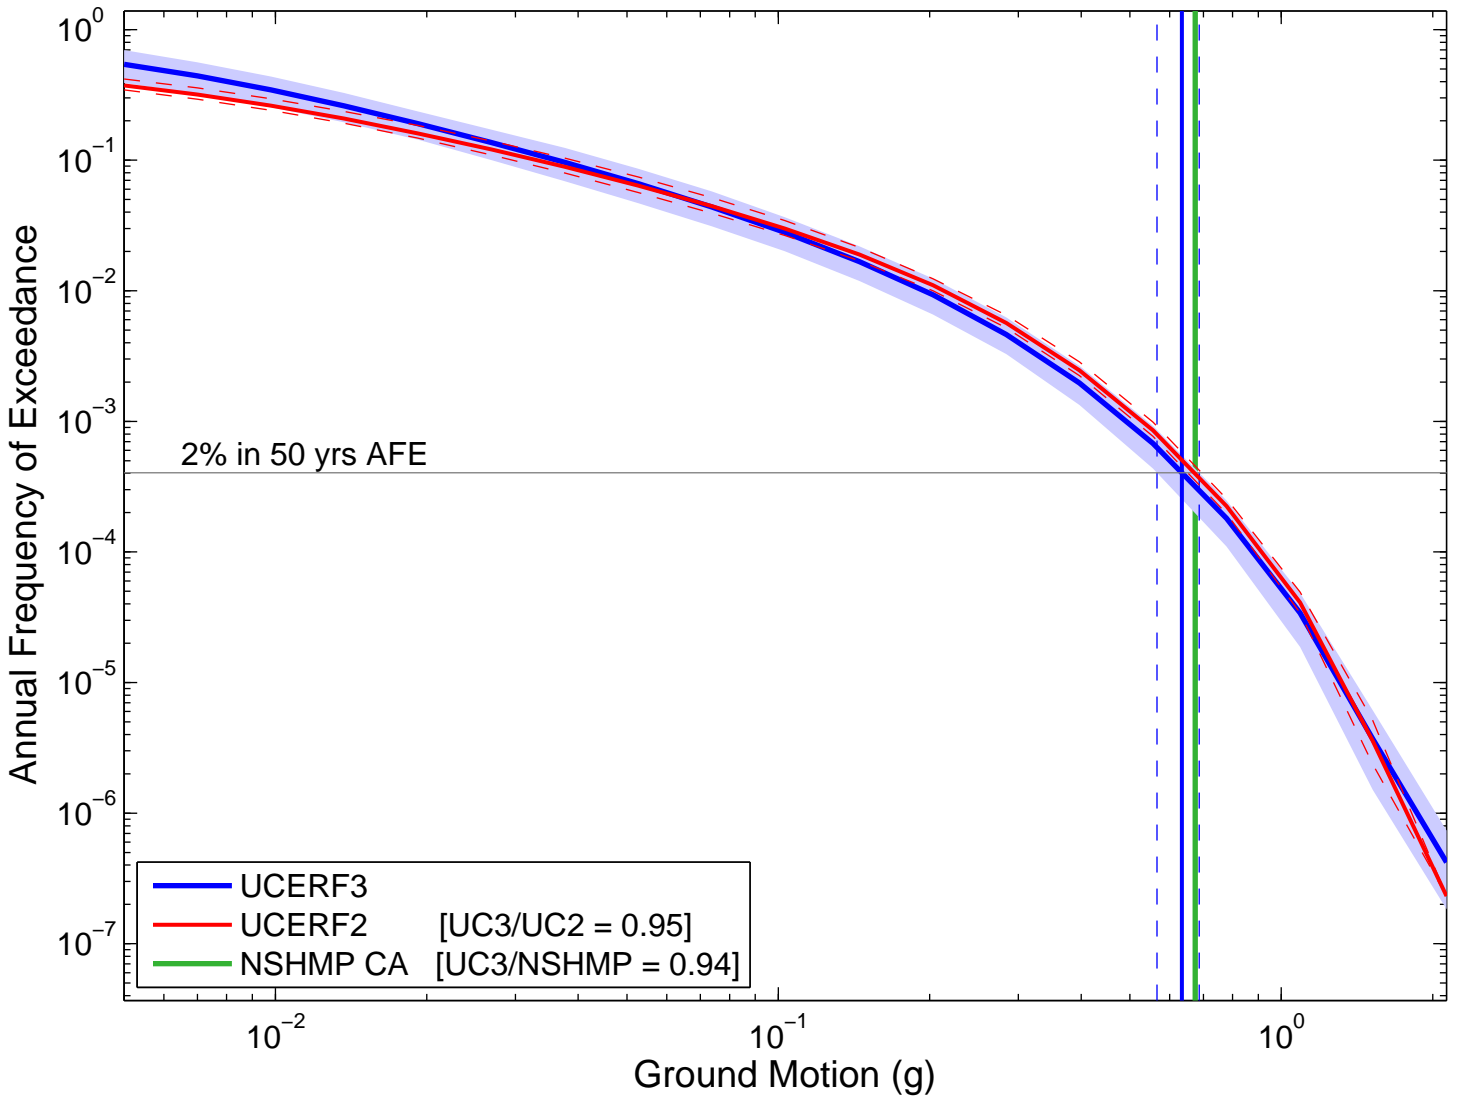

San Francisco (37.75, -122.40) : 2in50 : PGA

Logic Tree GM Distr.

Logic Tree Tornado