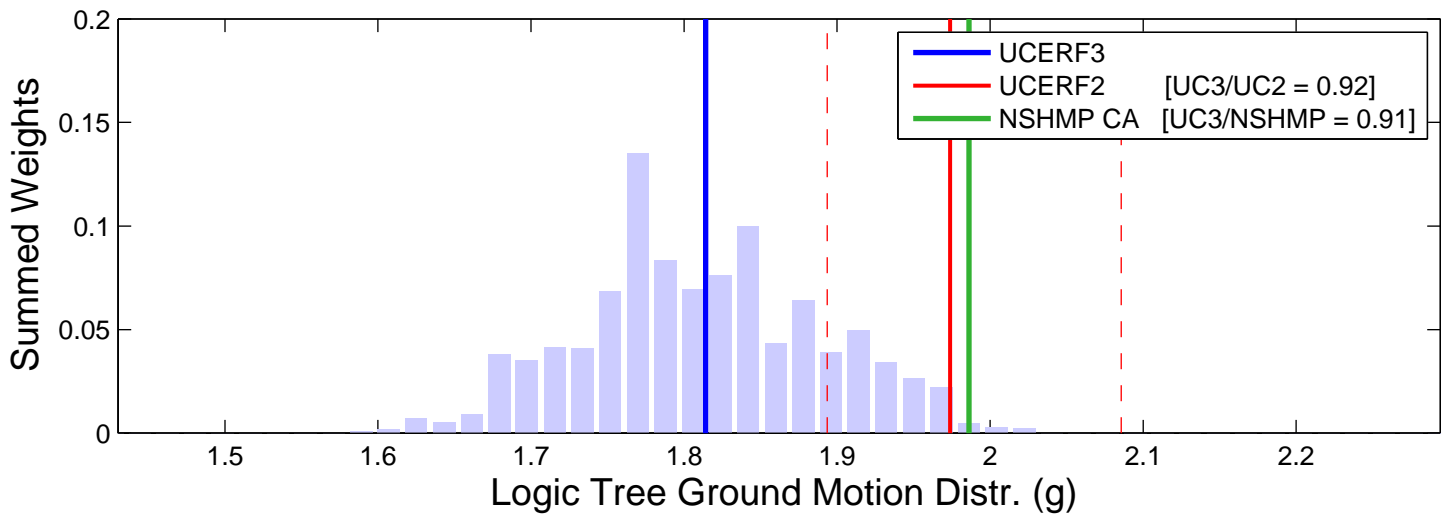

# San Francisco (37.75, -122.40) : RTGM : 5Hz

## Logic Tree Tornado