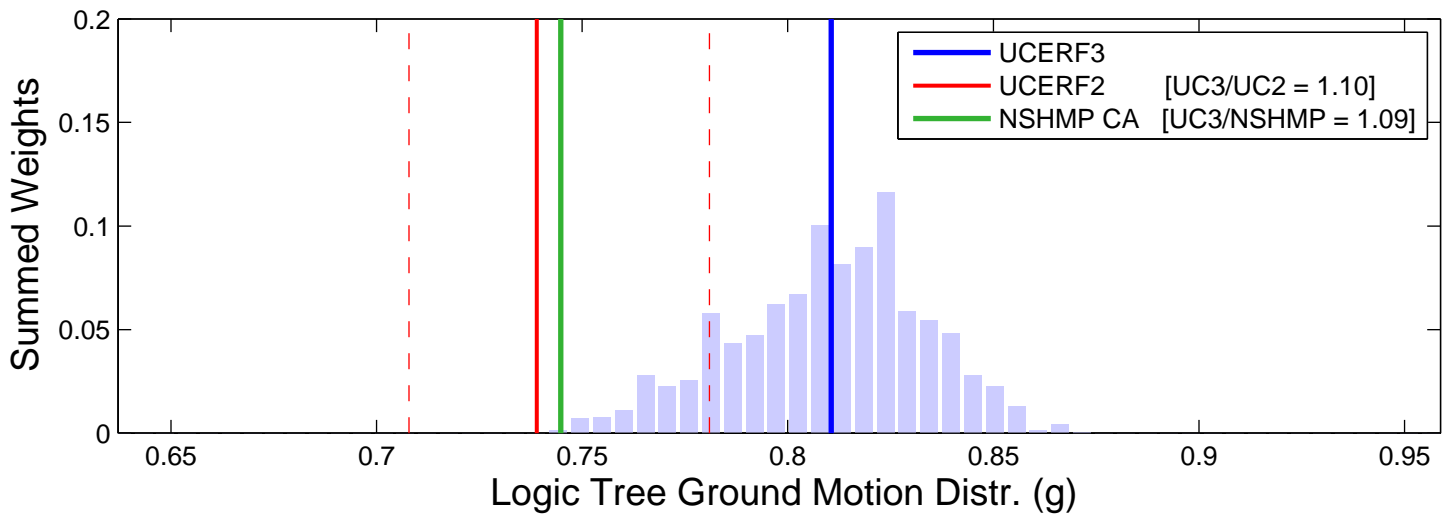

San Jose (37.35, -121.90) : RTGM : 1Hz

Logic Tree Tornado